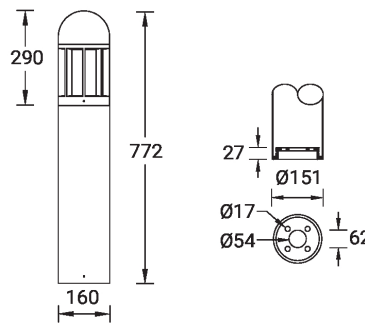

**ATLANTIC 1 (AA-10076-1)**

**Product description**

Ø160 - 772 mm - Dome top

microPrim™

**Luminaire Structure**

- Die-cast aluminium housing
- Extruded aluminium column
- Pre-treated before powder coating ensuring high corrosion resistance
- Single cable entry
- One IP68 connector supplied with 0.2 m of 3x1.0 sqmm outdoor cable
- Stainless steel fasteners in grade 304 with zinc flake coating (ZFC)
- Durable silicone rubber gasket
- Opal toughened glass diffuser
- Integral control gear

**Optic**

G

**Product colour**

**Special finishes upon request**

**ATLANTIC 1 (AA-10076-1)**

**Technical information**

<b>Material</b>	Aluminium
<b>Light source</b>	1 COB
<b>Power</b>	41 W
<b>Lumen</b>	2075 - 2133 lm
<b>Efficacy</b>	51 - 52 lm/W
<b>Driver option</b>	Integral control gear
<b>Driver</b>	Constant current (CC)
<b>Input voltage</b>	220-240 V 50/60 Hz

<b>Product colours</b>	Black, Dark Grey, White, Matt Silver, Bronze, Concrete - Urban, Softscape - Urban, Stone - Urban, Corten - Urban, Oak - Woodland, Walnut - Woodland, Pine - Woodland
<b>Weight</b>	6.8 kg
<b>Operating temperature</b>	-20 °C to 50 °C
<b>Cable</b>	One IP68 connector supplied with 0.2 m of 3x1.0 sqmm outdoor cable
<b>Through wiring</b>	Single cable entry
<b>Lens / Reflector / Optic</b>	Opal toughened glass diffuser
<b>Variants (1-10V, DALI)</b>	Compatible with EN/ IEC 60598-2-22: Suitable for emergency installations as central supply, non-maintained (Z0)

**AA-10076-1**

**ATLANTIC 1 (AA-10076-1)**

**Accessory**

---

Anchor bolt  
**A10291**

DALI Control System  
**Control-DALI**