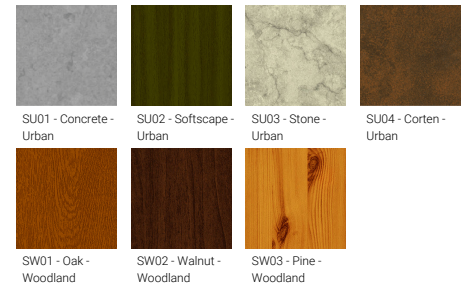

**Optic**

G

**Product colour**

**Special finishes upon request**

**ATLANTIC 1 (AA-10076-1)**

**Technical information**

<b>Material</b>	Aluminium
<b>Light source</b>	1 COB
<b>Power</b>	41 W
<b>Lumen</b>	2075 - 2133 lm
<b>Efficacy</b>	51 - 52 lm/W
<b>Driver option</b>	Integral control gear
<b>Driver</b>	Constant current (CC)
<b>Input voltage</b>	220-240 V 50/60 Hz

<b>Product colours</b>	Black, Dark Grey, White, Matt Silver, Bronze, Concrete - Urban, Softscape - Urban, Stone - Urban, Corten - Urban, Oak - Woodland, Walnut - Woodland, Pine - Woodland
<b>Weight</b>	6.8 kg
<b>Operating temperature</b>	-20 °C to 50 °C
<b>Cable</b>	One IP68 connector supplied with 0.2 m of 3x1.0 sqmm outdoor cable
<b>Through wiring</b>	Single cable entry
<b>Lens / Reflector / Optic</b>	Opal toughened glass diffuser
<b>Variants (1-10V, DALI)</b>	Compatible with EN/ IEC 60598-2-22: Suitable for emergency installations as central supply, non-maintained (Z0)