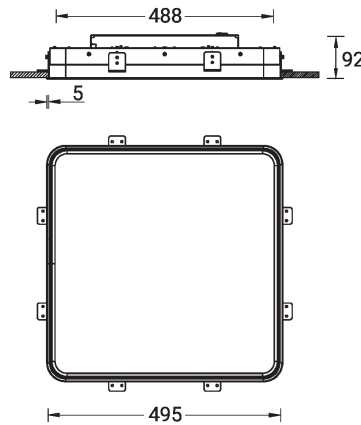

ARDEN 1 (ARD-80022)

Technical information

Material	Aluminium
Light source	480 LED
Power	59 W
Lumen	6857 - 7838 lm
Efficacy	116 - 133 lm/W
Driver option	Remote driver (included)
Driver	Constant current (CC)
Input voltage	220-240 V 50/60 Hz
Optic	O, P

Optic value	108°, 93°
CCT / CRI	3000K CRI80, 4000K CRI80
Bug	B3-U0-G1
ULR	<1%
ULOR	<1%
CIE flux code n°3	96, 97
Dimming type	On/Off, 1-10V, DALI
Product colours	Black, White, Matt Silver, Concrete - Urban, Softscape - Urban, Stone - Urban, Corten - Urban, Oak - Woodland, Walnut - Woodland, Pine - Woodland
Weight	5.1 kg

Operating temperature	-20 °C to 40 °C
Lens / Reflector / Optic	PMMA diffuser with Opal (UGR <19) and micro prismatic (UGR <13) options for better glare control
MacAdam Ellipse	3 SDCM
Lifetime L90B10 (hours)	> 23,000
Lifetime L80B10 (hours)	> 45,000
Lifetime L80B50 (hours)	> 50,000
Variants (On/Off, 1-10V, DALI)	Compatible with EN/ IEC 60598-2-22: Suitable for emergency installations as central supply, non-maintained (Z0)

ARD-80022