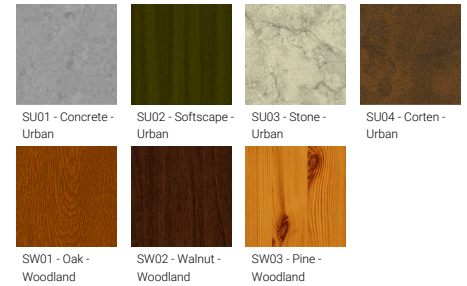

ARDEN 3 (ARD-80204)

Product description

Down - 315 mm - RGBW

microPrim™

Luminaire Structure

- Extruded aluminium bended profile with powder coating
- Passive thermal management
- Stainless steel fasteners in grade 304 with zinc flake coating (ZFC)

Optic

Product colour

Special finishes upon request

ARDEN 3 (ARD-80204)

Technical information

Material	Aluminium	Driver	Constant current (CC)	Product colours	Black, White, Matt Silver, Concrete - Urban, Softscape - Urban, Stone - Urban, Corten - Urban, Oak - Woodland, Walnut - Woodland, Pine - Woodland
Light source	672 LED	Input voltage	220-240 V 50/60 Hz	Weight	2.8 kg
Power	34 W	Optic	O, P	Operating temperature	-20 °C to 40 °C
Lumen	635 lm	Optic value	108°, 93°	Lens / Reflector / Optic	PMMA diffuser with Opal (UGR <19) and micro prismatic (UGR <13) options for better glare control
Efficacy	19 lm/W	CCT / CRI	RGBW40	Variants (Bluetooth)	Compatible with EN/ IEC 60598-2-22: Suitable for emergency installations as central supply, non-maintained (Z0)
Driver option	Integral control gear	Dimming type	Bluetooth		