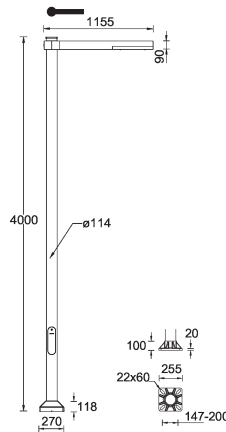

LIGHT LINEAR DENVER 1 (DE-20002)

Technical information

Material	Aluminium
Light source	24 LED
Power	82 W
Lumen	8767 - 9680 lm
Efficacy	107 - 118 lm/W
Driver option	Integral control gear
Driver	Constant current (CC)
Input voltage	220-240 V 50/60 Hz
Optic	T2, T3, T4, ME

Optic value	139°x53°, 132°x70°, 91°x75°, 127°x57°
CCT / CRI	3000K CRI80, 4000K CRI80
Bug	B3-U1-G2, B3-U1-G3
ULR	<1%
ULOR	<1%
CIE flux code n°3	97, 98
Dimming type	On/Off, 1-10V, DALI
Product colours	Black, Dark Grey, White, Matt Silver, Bronze, Concrete - Urban, Softscape - Urban, Stone - Urban, Corten - Urban, Oak - Woodland, Walnut - Woodland, Pine - Woodland
Weight	25.0 kg

Operating temperature	-20 °C to 50 °C
EPA (m2)	0.104
Through wiring	Single cable entry
Lens / Reflector / Optic	Clear toughened glass, High-efficiency polycarbonate lens
MacAdam Ellipse	3 SDCM
Lifetime L90B10 (hours)	> 90,000
Lifetime L80B10 (hours)	> 90,000
Lifetime L80B50 (hours)	> 90,000
Variants (On/Off, 1-10V, DALI)	Compatible with EN/ IEC 60598-2-22: Suitable for emergency installations as central supply, non-maintained (Z0)

DE-20002