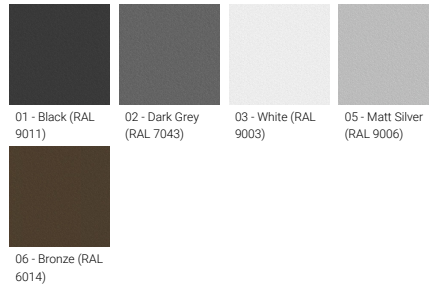

**LIGHT LINEAR DENVER 1 (DE-20002)**

**Product description**

1 side - Supplied with specific 4 m cylindrical, straight aluminium pole: APD140114-DE1

**Luminaire Structure**

- Die-cast aluminium housing
- Extruded aluminium column
- Pre-treated before powder coating ensuring high corrosion resistance
- Single cable entry
- Stainless steel fasteners in grade 304 with zinc flake coating (ZFC)
- Durable silicone rubber gasket
- Clear toughened glass
- High-efficiency polycarbonate lens
- Integral control gear
- Maximum wind load resistance is 100 km/h
- Surge protection 10kV

**Optic**

T2      T3      T4

**Product colour**

01 - Black (RAL 9011)    02 - Dark Grey (RAL 7043)    03 - White (RAL 9003)    05 - Matt Silver (RAL 9006)

06 - Bronze (RAL 6014)

**Special finishes upon request**

<b>Optic value</b>	139°x53°, 132°x70°, 91°x75°, 127°x57°
<b>CCT / CRI</b>	3000K CRI80, 4000K CRI80
<b>Bug</b>	B3-U1-G2, B3-U1-G3
<b>ULR</b>	<1%
<b>ULOR</b>	<1%
<b>CIE flux code n°3</b>	97, 98
<b>Dimming type</b>	On/Off, 1-10V, DALI
<b>Product colours</b>	Black, Dark Grey, White, Matt Silver, Bronze, Concrete - Urban, Softscape - Urban, Stone - Urban, Corten - Urban, Oak - Woodland, Walnut - Woodland, Pine - Woodland
<b>Weight</b>	25.0 kg