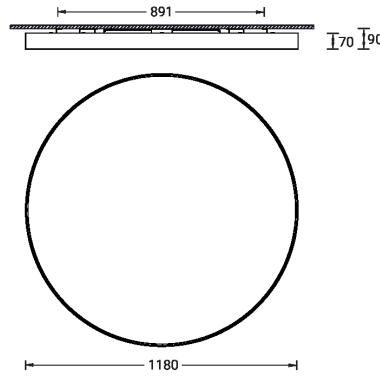

MALMO 3 (MAL-80251)

Technical information

Material	Aluminium
Light source	2736 LED
Power	163 W
Lumen	19364 - 22952 lm
Efficacy	71 - 84 lm/W
Driver option	Remote driver (included)
Driver	Constant current (CC)

Input voltage	220-240 V 50/60 Hz
Optic	O, P
Optic value	107°, 94°
CCT / CRI	3000K CRI80, 4000K CRI80
Bug	B4-U0-G2
ULR	0%
ULOR	0%

CIE flux code n°3	96, 97
Dimming type	On/Off, 1-10V, DALI
Product colours	Black, White, Matt Silver, Concrete - Urban, Softscape - Urban, Stone - Urban, Corten - Urban, Oak - Woodland, Walnut - Woodland, Pine - Woodland
Weight	19.2 kg
Operating temperature	-20 °C to 40 °C
Variants (On/Off, 1-10V, DALI)	Compatible with EN/ IEC 60598-2-22: Suitable for emergency installations as central supply, non-maintained (Z0)

MAL-80251