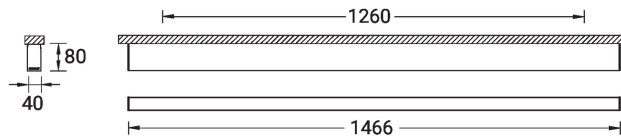

NYBRO 5 (NYB-80433)

Technical information

Material	Aluminium	Input voltage	220-240 V 50/60 Hz	Operating temperature	-20 °C to 40 °C
Light source	168 LED	Optic	O, P	MacAdam Ellipse	3 SDCM
Power	30 W	Optic value	Opal, Micro-prismatic	Lifetime L90B10 (hours)	> 23,000
Lumen	2788 lm	CCT / CRI	3000K CRI80, 4000K CRI80	Lifetime L80B10 (hours)	> 45,000
Efficacy	93 lm/W	Dimming type	DALI	Lifetime L80B50 (hours)	> 50,000
Driver option	Integral control gear	Product colours	Black, White, Matt Silver, Concrete - Urban, Softscape - Urban, Stone - Urban, Corten - Urban, Oak - Woodland, Walnut - Woodland, Pine - Woodland	Variants (DALI)	Compatible with EN/ IEC 60598-2-22: Suitable for emergency installations as central supply, non-maintained (Z0)
Driver	Constant current (CC)				
		Weight	3.5 kg		

NYB-80433