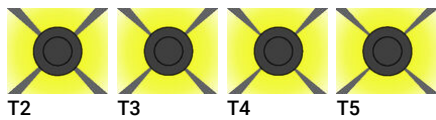

FORREY 7 (FOR-10131)

Product description

Ø186 - 1179 mm

Luminaire Structure

- Die-cast aluminium housing and frame
- Extruded aluminium column
- Pre-treated before powder coating ensuring high corrosion resistance
- Models with shade will have colour white coating at inside of shade luminaire and outside surface coating according to colour of luminaire
- Single cable entry
- One IP68 connector supplied with 0.2 m of 3x1.0 sqmm outdoor cable
- Stainless steel fasteners in grade 304 with zinc flake coating (ZFC)
- Durable silicone rubber gasket
- High-efficiency PMMA lens
- Integral control gear
- FORREY luminaires with opal lens and colder than 3000K CCT do not meet the IDA certification requirements

Optic

Product colour

Special finishes upon request

FORREY 7 (FOR-10131)

Technical information

Material	Aluminium
Light source	1 COB
Power	48 W
Lumen	4221 - 4780 lm
Efficacy	89 - 101 lm/W
Driver option	Integral control gear
Driver	Constant current (CC)
Input voltage	220-240 V 50/60 Hz

Optic	T2, T3, T4, T5
Optic value	142°x87°, 131°x100°, 128°x118°, 143°x89°
CCT / CRI	3000K CRI80, 4000K CRI80
Dimming type	On/Off, 1-10V, DALI
Product colours	Black, Dark Grey, White, Matt Silver, Bronze, Concrete - Urban, Softscape - Urban, Stone - Urban, Corten - Urban, Oak - Woodland, Walnut - Woodland, Pine - Woodland
Weight	11.7 kg
Operating temperature	-20 °C to 40 °C
Cable	One IP68 connector supplied with 0.2 m of 3x1.0 sqmm outdoor cable