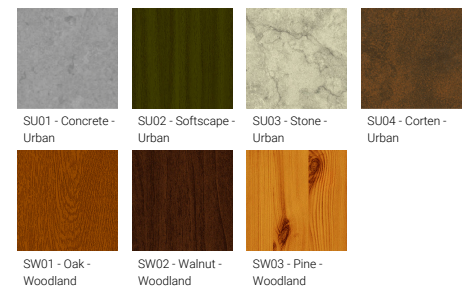

Special finishes upon request