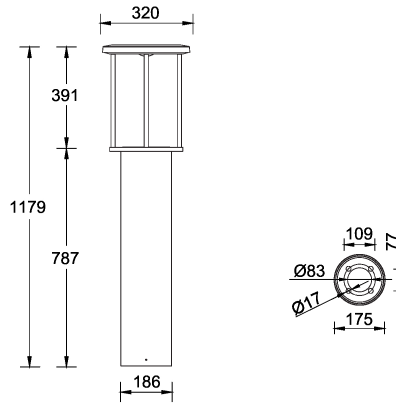

FORREY 7 (FOR-10131)

Technical information

Material	Aluminium
Light source	1 COB
Power	48 W
Lumen	4221 - 4780 lm
Efficacy	89 - 101 lm/W
Driver option	Integral control gear
Driver	Constant current (CC)
Input voltage	220-240 V 50/60 Hz

Optic	T2, T3, T4, T5
Optic value	142°x87°, 131°x100°, 128°x118°, 143°x89°
CCT / CRI	3000K CRI80, 4000K CRI80
Dimming type	On/Off, 1-10V, DALI
Product colours	Black, Dark Grey, White, Matt Silver, Bronze, Concrete - Urban, Softscape - Urban, Stone - Urban, Corten - Urban, Oak - Woodland, Walnut - Woodland, Pine - Woodland
Weight	11.7 kg
Operating temperature	-20 °C to 40 °C
Cable	One IP68 connector supplied with 0.2 m of 3x1.0 sqmm outdoor cable

Through wiring	Single cable entry
Lens / Reflector / Optic	High-efficiency PMMA lens
MacAdam Ellipse	3 SDCM
Lifetime L90B10 (hours)	> 50,700
Lifetime L80B10 (hours)	> 63,500
Lifetime L80B50 (hours)	> 63,500
Variants (DALI)	Compatible with EN/ IEC 60598-2-22: Suitable for emergency installations as central supply, non-maintained (Z0)

FOR-10131