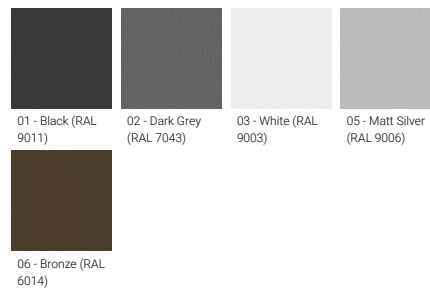

FORREY 7 (FOR-10131)

Product description

Ø186 - 1179 mm

Luminaire Structure

- Die-cast aluminium housing and frame
- Extruded aluminium column
- Pre-treated before powder coating ensuring high corrosion resistance
- Models with shade will have colour white coating at inside of shade luminaire and outside surface coating according to colour of luminaire
- Single cable entry
- One IP68 connector supplied with 0.2 m of 3x1.0 sqmm outdoor cable
- Stainless steel fasteners in grade 304 with zinc flake coating (ZFC)
- Durable silicone rubber gasket
- High-efficiency PMMA lens
- Integral control gear
- FORREY luminaires with opal lens and colder than 3000K CCT do not meet the IDA certification requirements

Optic

Product colour

Special finishes upon request

FORREY 7 (FOR-10131)

Technical information

Material	Aluminium
Light source	1 COB
Power	48 W
Lumen	4221 - 4780 lm
Efficacy	89 - 101 lm/W
Driver option	Integral control gear
Driver	Constant current (CC)
Input voltage	220-240 V 50/60 Hz

Optic	T2, T3, T4, T5
Optic value	142°x87°, 131°x100°, 128°x118°, 143°x89°
CCT / CRI	3000K CRI80, 4000K CRI80
Dimming type	On/Off, 1-10V, DALI
Product colours	Black, Dark Grey, White, Matt Silver, Bronze, Concrete - Urban, Softscape - Urban, Stone - Urban, Corten - Urban, Oak - Woodland, Walnut - Woodland, Pine - Woodland
Weight	11.7 kg
Operating temperature	-20 °C to 40 °C
Cable	One IP68 connector supplied with 0.2 m of 3x1.0 sqmm outdoor cable