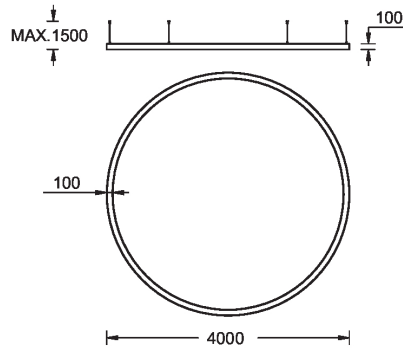

GAVLE 6 (GAV-90363)

Technical information

Material	Aluminium
Light source	10752 & 10752 LED
Power	746 W
Lumen	29401 lm
Efficacy	39 lm/W
Driver option	Integral control gear

Driver	Constant current (CC)
Input voltage	220-240 V 50/60 Hz
Optic	O
Optic value	Opal
Optic (2nd)	O
Optic (2nd) value	Opal

CCT / CRI	RGBW40
Dimming type	Bluetooth
Product colours	Black, White, Matt Silver, Concrete - Urban, Softscape - Urban, Stone - Urban, Corten - Urban, Oak - Woodland, Walnut - Woodland, Pine - Woodland
Weight	50.1 kg
Operating temperature	-20 °C to 40 °C
Variants (Bluetooth)	Compatible with EN/ IEC 60598-2-22: Suitable for emergency installations as central supply, non-maintained (Z0)

GAV-90363