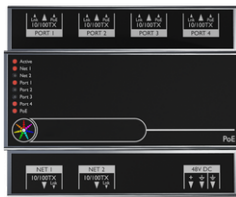

GAV-90363

GAVLE 6 (GAV-90363)

Accessory

Supply cable surface mounting box
A80981

Xpress wireless switch
A90591

SLESA-U9, DMX Controller 256 CH
A60491

SLESA-U11, DMX Controller 1024 CH
A66891

TPC (Touch Panel Controller) & EXT (Extension) 1 Universe
A64491

PoE Connect
A64591

TPC Touch Screen & LPC Controller DMX 2 Universe
A64691

DMX/RDM Splitter - 1 channel input, 4 channels output
A64791

Cloud Remote Management
A64991

STICK-KE2, DMX Controller 1024 CH
A65091