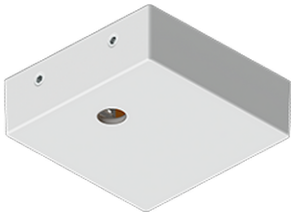

GAVLE 6 (GAV-90363)

Product description

Down (Optic) & Up (Optic 2nd) - 100x100 mm - 4000 mm - RGBW

microPrim™

Luminaire Structure

- Extruded aluminium bended profile with powder coating
- Passive thermal management
- Stainless steel fasteners in grade 304 with zinc flake coating (ZFC)
- Opal PMMA diffuser (UGR <19) for glare control

- Integral control gear
- Stainless steel, adjustable, suspension (1.5 m) complete with electrical wires in white for mounting
- Up and down light distribution options
- Wireless control available through Bluetooth connection

SW01 - Oak - Woodland SW02 - Walnut - Woodland SW03 - Pine - Woodland

GAVLE 6 (GAV-90363)

Technical information

Material	Aluminium
Light source	10752 & 10752 LED
Power	746 W
Lumen	29401 lm
Efficacy	39 lm/W
Driver option	Integral control gear

GAV-90363

GAVLE 6 (GAV-90363)

Accessory

Supply cable surface mounting box
A80981

Xpress wireless switch
A90591

SLESA-U9, DMX Controller 256 CH
A60491

SLESA-U11, DMX Controller 1024 CH
A66891

TPC (Touch Panel Controller) & EXT (Extension) 1 Universe
A64491