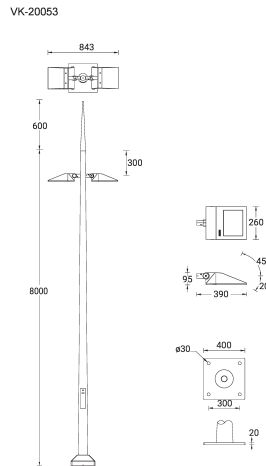

### Luminaire Structure

- Die-cast aluminium housing
- Pre-treated before powder coating ensuring high corrosion resistance
- Single cable entry
- One cable gland supplied with 1 m of 3x1.0 sqmm outdoor cable
- Stainless steel fasteners in grade 304 with zinc flake coating (ZFC)
- Durable silicone rubber gasket
- Clear toughened glass
- High-efficiency PMMA lens
- Integral control gear
- Maximum wind load resistance is 140 km/h
- Surge protection 10kV

### Special finishes upon request

**VEKTER 24 (VK-20053)**

**Technical information**

<b>Material</b>	Aluminium
<b>Light source</b>	2 x 24 LED
<b>Power</b>	74 W
<b>Lumen</b>	8848 - 10290 lm
<b>Efficacy</b>	123 - 143 lm/W
<b>Driver option</b>	Integral control gear
<b>Driver</b>	Constant current (CC)
<b>Input voltage</b>	220-240 V 50/60 Hz
<b>Optic</b>	M, W, EW, T2, T3, T4, ME
<b>Optic value</b>	30°, 57°, 106°x113°, 59°x139°, 91°x130°, 71°x107°, 62°x139°

<b>Cable</b>	One cable gland supplied with 1 m of 3x1.0 sqmm outdoor cable
<b>Through wiring</b>	Single cable entry
<b>Lens / Reflector / Optic</b>	Clear toughened glass, High-efficiency PMMA lens
<b>MacAdam Ellipse</b>	3 SDCM
<b>Lifetime L90B10 (hours)</b>	> 90,000
<b>Lifetime L80B10 (hours)</b>	> 90,000
<b>Lifetime L80B50 (hours)</b>	> 90,000
<b>Variants (1-10V, DALI)</b>	Compatible with EN/ IEC 60598-2-22: Suitable for emergency installations as central supply, non-maintained (Z0)