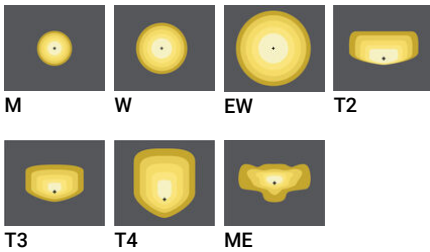

VEKTER 24 (VK-20053)

Product description

2 sides - Supplied with specific 8 m cylindrical, tapered galvanised steel pole: SPT280176-VK-51-54

Luminaire Structure

- Die-cast aluminium housing
- Pre-treated before powder coating ensuring high corrosion resistance
- Single cable entry
- One cable gland supplied with 1 m of 3x1.0 sqmm outdoor cable
- Stainless steel fasteners in grade 304 with zinc flake coating (ZFC)
- Durable silicone rubber gasket
- Clear toughened glass
- High-efficiency PMMA lens
- Integral control gear
- Maximum wind load resistance is 140 km/h
- Surge protection 10kV

Optic

Product colour

Special finishes upon request