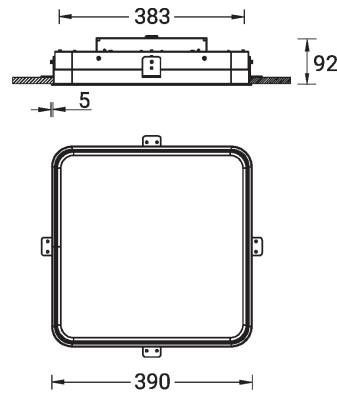

ARDEN 1 (ARD-80011)

Technical information

Material	Aluminium
Light source	288 LED
Power	27 W
Lumen	2821 - 3154 lm
Efficacy	104 - 117 lm/W
Driver option	Integral control gear
Driver	Constant current (CC)
Input voltage	220-240 V 50/60 Hz
Optic	O, P

Optic value	108°, 93°
CCT / CRI	3000K CRI80, 4000K CRI80
Bug	B1-U0-G1, B2-U0-G1
ULR	<1%
ULOR	<1%
CIE flux code n°3	96, 97
Dimming type	On/Off, 1-10V, DALI
Product colours	Black, White, Matt Silver, Concrete - Urban, Softscape - Urban, Stone - Urban, Corten - Urban, Oak - Woodland, Walnut - Woodland, Pine - Woodland
Weight	3.4 kg

Operating temperature	-20 °C to 40 °C
Lens / Reflector / Optic	PMMA diffuser with Opal (UGR <19) and micro prismatic (UGR <13) options for better glare control
MacAdam Ellipse	3 SDCM
Lifetime L90B10 (hours)	> 23,000
Lifetime L80B10 (hours)	> 45,000
Lifetime L80B50 (hours)	> 50,000
Variants (1-10V, DALI)	Compatible with EN/ IEC 60598-2-22: Suitable for emergency installations as central supply, non-maintained (Z0)

ARD-80011