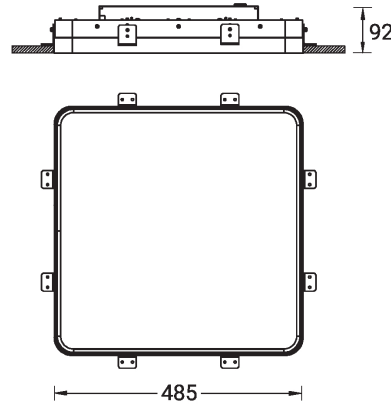

ARDEN 2 (ARD-80123)

Technical information

Material	Aluminium
Light source	960 LED
Power	48 W
Lumen	5259 - 5931 lm
Efficacy	110 - 124 lm/W
Driver option	Integral control gear
Driver	Constant current (CC)
Input voltage	220-240 V 50/60 Hz
Optic	O, P

Optic value	108°, 93°
CCT / CRI	TW (2700K - 6500K)
Bug	B2-U0-G1
ULR	<1%
ULOR	<1%
CIE flux code n°3	96, 97
Dimming type	DALI
Product colours	Black, White, Matt Silver, Concrete - Urban, Softscape - Urban, Stone - Urban, Corten - Urban, Oak - Woodland, Walnut - Woodland, Pine - Woodland
Weight	4.9 kg

Operating temperature	-20 °C to 40 °C
Lens / Reflector / Optic	PMMA diffuser with Opal (UGR <19) and micro prismatic (UGR <13) options for better glare control
MacAdam Ellipse	3 SDCM
Lifetime L90B10 (hours)	> 23,000
Lifetime L80B10 (hours)	> 45,000
Lifetime L80B50 (hours)	> 50,000
Variants (DALI)	Compatible with EN/ IEC 60598-2-22: Suitable for emergency installations as central supply, non-maintained (Z0)

ARD-80123