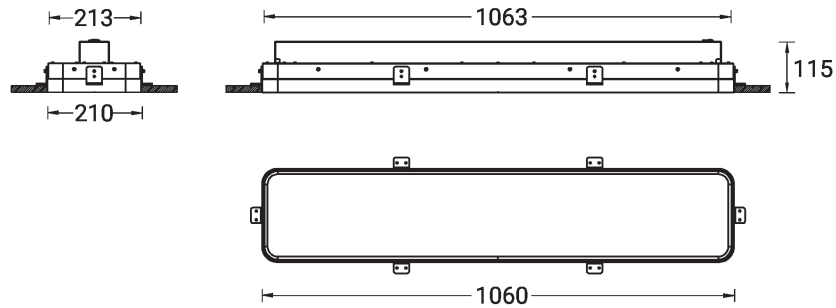

PITTSFIELD 2 (PIT-80114)

Technical information

Material	Aluminium	Input voltage	220-240 V 50/60 Hz	Operating temperature	-20 °C to 40 °C
Light source	1728 LED	Optic	O, P	MacAdam Ellipse	3 SDCM
Power	54 W	Optic value	Opal, Micro-prismatic	Lifetime L90B10 (hours)	> 23,000
Lumen	1905 lm	CCT / CRI	RGBW40	Lifetime L80B10 (hours)	> 45,000
Efficacy	35 lm/W	Dimming type	Bluetooth	Lifetime L80B50 (hours)	> 50,000
Driver option	Integral control gear	Product colours	Black, White, Matt Silver, Concrete - Urban, Softscape - Urban, Stone - Urban, Corten - Urban, Oak - Woodland, Walnut - Woodland, Pine - Woodland	Variants (Bluetooth)	Compatible with EN/ IEC 60598-2-22: Suitable for emergency installations as central supply, non-maintained (Z0)
Driver	Constant current (CC)				
		Weight	5.1 kg		

PIT-80114