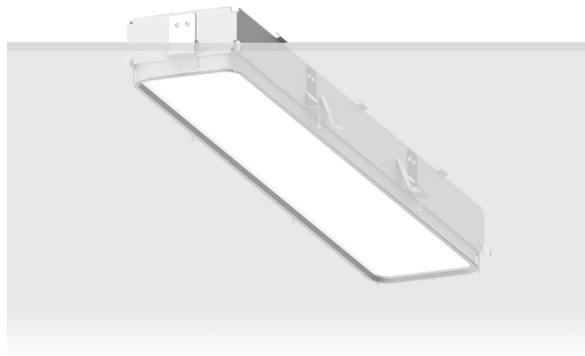

PITTSFIELD 2 (PIT-80114)

Product description

Down - Trimless - 1060 mm - RGBW

microPrim™

Luminaire Structure

- Extruded aluminium bended profile with powder coating
- Passive thermal management
- Stainless steel fasteners in grade 304 with zinc flake coating (ZFC)
- PMMA diffuser with Opal (UGR <19) and micro prismatic (UGR <13) options for better glare control

- Integral control gear
- Stainless steel brackets and screws for mounting
- Down light distribution only
- Wireless control available through Bluetooth connection

- Daylight and occupancy sensor options
- Emergency module (1 or 3 hours) is available upon request with 3 options (BASIC, SELF-TEST, PRO-DALI)

Optic

Product colour

01 - Black (RAL 9011) 03 - White (RAL 9003) 05 - Matt Silver (RAL 9006)

Special finishes upon request

SU01 - Concrete - Urban SU02 - Softscape - Urban SU03 - Stone - Urban SU04 - Corten - Urban