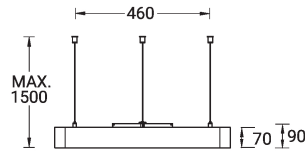

ARDEN 4 (ARD-90134)

Technical information

Material	Aluminium
Light source	2688 & 960 LED
Power	114 W
Lumen	3970 lm
Driver option	Integral control gear
Driver	Constant current (CC)

Input voltage	220-240 V 50/60 Hz
Optic	0, P
Optic value	108°, 96°
Optic (2nd)	0
Optic (2nd) value	105°
CCT / CRI	RGBW30, RGBW40

Dimming type	Bluetooth
Product colours	Black, White, Matt Silver, Concrete - Urban, Softscape - Urban, Stone - Urban, Corten - Urban, Oak - Woodland, Walnut - Woodland, Pine - Woodland
Weight	6.5 kg
Operating temperature	-20 °C to 40 °C
Lens / Reflector / Optic	PMMA diffuser with Opal (UGR <19) and micro prismatic (UGR <13) options for better glare control
Variants (Bluetooth)	Compatible with EN/ IEC 60598-2-22: Suitable for emergency installations as central supply, non-maintained (Z0)

ARD-90134