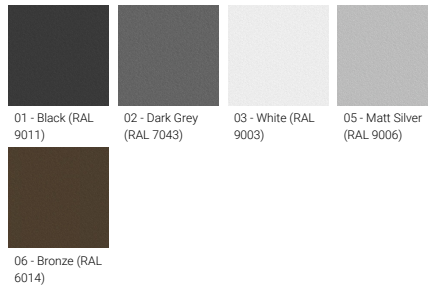

FORREY 7 (FOR-10151)

Product description

Ø186 - 1179 mm - With opal diffuser

microPrim™

Luminaire Structure

- Die-cast aluminium housing and frame
- Extruded aluminium column
- Pre-treated before powder coating ensuring high corrosion resistance
- Models with shade will have colour white coating at inside of shade luminaire and outside surface coating according to colour of luminaire
- Single cable entry
- One IP68 connector supplied with 0.2 m of 3x1.0 sqmm outdoor cable
- Stainless steel fasteners in grade 304 with zinc flake coating (ZFC)
- Durable silicone rubber gasket
- Opal UV-stabilised polycarbonate diffuser
- Integral control gear
- FORREY luminaires with opal lens and colder than 3000K CCT do not meet the IDA certification requirements

Optic

G

Product colour

Special finishes upon request

FORREY 7 (FOR-10151)

Technical information

Material	Aluminium
Light source	160 LED
Power	50 W
Lumen	4237 - 4556 lm
Efficacy	84 - 91 lm/W
Driver option	Integral control gear
Driver	Constant current (CC)
Input voltage	220-240 V 50/60 Hz

Optic	G
Optic value	360°
CCT / CRI	3000K CRI80, 4000K CRI80
Dimming type	On/Off, 1-10V, DALI
Product colours	Black, Dark Grey, White, Matt Silver, Bronze, Concrete - Urban, Softscape - Urban, Stone - Urban, Corten - Urban, Oak - Woodland, Walnut - Woodland, Pine - Woodland
Weight	13.2 kg
Operating temperature	-20 °C to 40 °C
Cable	One IP68 connector supplied with 0.2 m of 3x1.0 sqmm outdoor cable