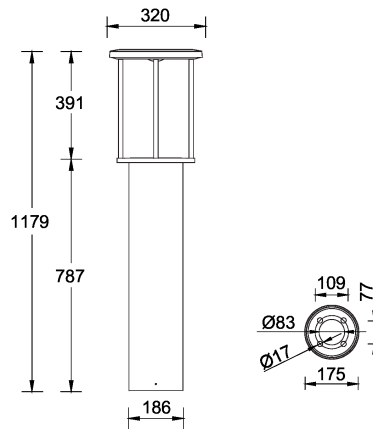

FORREY 7 (FOR-10151)

Technical information

Material	Aluminium
Light source	160 LED
Power	50 W
Lumen	4237 - 4556 lm
Efficacy	84 - 91 lm/W
Driver option	Integral control gear
Driver	Constant current (CC)
Input voltage	220-240 V 50/60 Hz

Optic	G
Optic value	360°
CCT / CRI	3000K CRI80, 4000K CRI80
Dimming type	On/Off, 1-10V, DALI
Product colours	Black, Dark Grey, White, Matt Silver, Bronze, Concrete - Urban, Softscape - Urban, Stone - Urban, Corten - Urban, Oak - Woodland, Walnut - Woodland, Pine - Woodland
Weight	13.2 kg
Operating temperature	-20 °C to 40 °C
Cable	One IP68 connector supplied with 0.2 m of 3x1.0 sqmm outdoor cable

Through wiring	Single cable entry
Lens / Reflector / Optic	Opal UV-stabilised polycarbonate diffuser
MacAdam Ellipse	3 SDCM
Lifetime L90B10 (hours)	> 23,000
Lifetime L80B10 (hours)	> 45,000
Lifetime L80B50 (hours)	> 49,000
Variants (DALI)	Compatible with EN/ IEC 60598-2-22: Suitable for emergency installations as central supply, non-maintained (Z0)

FOR-10151