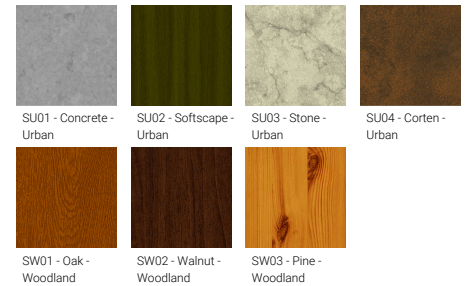

FORREY 7 (FOR-10151)

Product description

Ø186 - 1179 mm - With opal diffuser

microPrim™

Luminaire Structure

- Die-cast aluminium housing and frame
- Extruded aluminium column
- Pre-treated before powder coating ensuring high corrosion resistance
- Models with shade will have colour white coating at inside of shade luminaire and outside surface coating according to colour of luminaire
- Single cable entry
- One IP68 connector supplied with 0.2 m of 3x1.0 sqmm outdoor cable
- Stainless steel fasteners in grade 304 with zinc flake coating (ZFC)
- Durable silicone rubber gasket
- Opal UV-stabilised polycarbonate diffuser
- Integral control gear
- FORREY luminaires with opal lens and colder than 3000K CCT do not meet the IDA certification requirements

Optic

G

Product colour

Special finishes upon request

FORREY 7 (FOR-10151)

Technical information

Material	Aluminium
Light source	160 LED
Power	50 W
Lumen	4237 - 4556 lm
Efficacy	84 - 91 lm/W
Driver option	Integral control gear
Driver	Constant current (CC)
Input voltage	220-240 V 50/60 Hz

Optic	G
Optic value	360°
CCT / CRI	3000K CRI80, 4000K CRI80
Dimming type	On/Off, 1-10V, DALI
Product colours	Black, Dark Grey, White, Matt Silver, Bronze, Concrete - Urban, Softscape - Urban, Stone - Urban, Corten - Urban, Oak - Woodland, Walnut - Woodland, Pine - Woodland
Weight	13.2 kg
Operating temperature	-20 °C to 40 °C
Cable	One IP68 connector supplied with 0.2 m of 3x1.0 sqmm outdoor cable