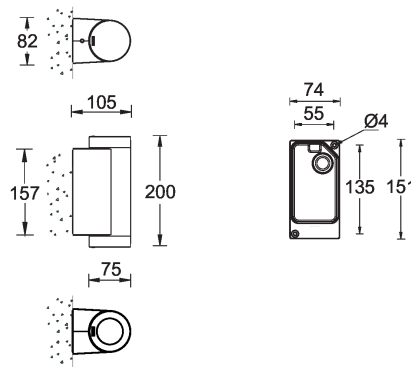

MARVIK 1 (MV-30002) (Version 2)

Technical information

Material	Aluminium	Optic	M, W, VW, EW	Product colours	Black, Dark Grey, White, Matt Silver, Bronze, Concrete - Urban, Softscape - Urban, Stone - Urban, Corten - Urban, Oak - Woodland, Walnut - Woodland, Pine - Woodland
Light source	1 COB	Optic value	27°, 32°, 45°, 70°	Weight	1.6 kg
Power	20 W	CCT / CRI	2700K CRI80, 3000K CRI80, 4000K CRI80	Operating temperature	-20 °C to 40 °C
Lumen	1851 - 2298 lm	Bug	B2-U0-G0	Through wiring	Single cable entry
Efficacy	93 - 115 lm/W	ULR	<1%	Lens / Reflector / Optic	High-efficiency optical reflector, Clear toughened glass
Driver option	Integral control gear	ULOR	<1%	MacAdam Ellipse	3 SDCM
Driver	Constant current (CC)	CIE flux code n°3	100, 99	Lifetime L90B10 (hours)	> 61,000
Input voltage	220-240 V 50/60 Hz	Dimming type	On/Off, 1-10V, DALI	Variants (On/Off, 1-10V, DALI)	Compatible with EN/ IEC 60598-2-22: Suitable for emergency installations as central supply, non-maintained (Z0)

MV-30002