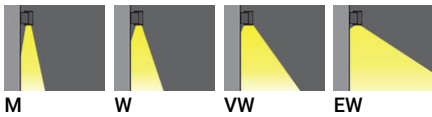

**MARVIK 1 (MV-30002) (Version 2)**

**Product description**

Ø75 - 200 mm - Down

**Luminaire Structure**

- Die-cast aluminium housing and frame
- Pre-treated before powder coating ensuring high corrosion resistance
- Single cable entry
- Stainless steel fasteners in grade 304 with zinc flake coating (ZFC)
- Durable silicone rubber gasket
- High-efficiency optical reflector
- Clear toughened glass
- Integral control gear
- Optional surface mounting box for easy wiring or conduit connection when wiring from behind is not possible
- MARVIK luminaires with uplight and colder than 3000K CCT do not meet the IDA certification requirements

**Optic**

**Product colour**

**Special finishes upon request**

**MARVIK 1 (MV-30002) (Version 2)**

**Technical information**

<b>Material</b>	Aluminium	<b>Optic</b>	M, W, VW, EW	<b>Product colours</b>	Black, Dark Grey, White, Matt Silver, Bronze, Concrete - Urban, Softscape - Urban, Stone - Urban, Corten - Urban, Oak - Woodland, Walnut - Woodland, Pine - Woodland
<b>Light source</b>	1 COB	<b>Optic value</b>	27°, 32°, 45°, 70°	<b>Weight</b>	1.6 kg
<b>Power</b>	20 W	<b>CCT / CRI</b>	2700K CRI80, 3000K CRI80, 4000K CRI80	<b>Operating temperature</b>	-20 °C to 40 °C
<b>Lumen</b>	1851 - 2298 lm	<b>Bug</b>	B2-U0-G0	<b>Through wiring</b>	Single cable entry
<b>Efficacy</b>	93 - 115 lm/W	<b>ULR</b>	<1%	<b>Lens / Reflector / Optic</b>	High-efficiency optical reflector, Clear toughened glass
<b>Driver option</b>	Integral control gear	<b>ULOR</b>	<1%	<b>MacAdam Ellipse</b>	3 SDCM
<b>Driver</b>	Constant current (CC)	<b>CIE flux code n°3</b>	100, 99	<b>Lifetime L90B10 (hours)</b>	> 61,000
<b>Input voltage</b>	220-240 V 50/60 Hz	<b>Dimming type</b>	On/Off, 1-10V, DALI	<b>Variants (On/Off, 1-10V, DALI)</b>	Compatible with EN/ IEC 60598-2-22: Suitable for emergency installations as central supply, non-maintained (Z0)