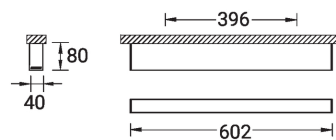

NYBRO 5 (NYB-80402)

Technical information

Material	Aluminium
Light source	72 LED
Power	14 W
Lumen	987 - 1195 lm
Efficacy	71 - 85 lm/W
Driver option	Integral control gear
Driver	Constant current (CC)

Input voltage	220-240 V 50/60 Hz
Optic	O, P
Optic value	Opal, Micro-prismatic
CCT / CRI	3000K CRI80, 4000K CRI80
Dimming type	On/Off, 1-10V, DALI
Product colours	Black, White, Matt Silver, Concrete - Urban, Softscape - Urban, Stone - Urban, Corten - Urban, Oak - Woodland, Walnut - Woodland, Pine - Woodland
Weight	1.7 kg

Operating temperature	-20 °C to 40 °C
MacAdam Ellipse	3 SDCM
Lifetime L90B10 (hours)	> 23,000
Lifetime L80B10 (hours)	> 45,000
Lifetime L80B50 (hours)	> 50,000
Variants (On/Off, 1-10V, DALI)	Compatible with EN/ IEC 60598-2-22: Suitable for emergency installations as central supply, non-maintained (Z0)

NYB-80402