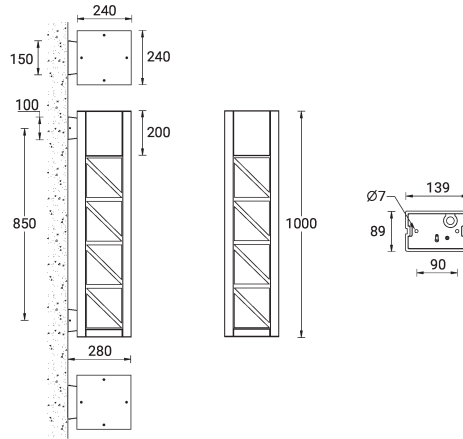

VANCOUVER 30 (VA-30033)

Technical information

Material	Aluminium
Light source	7 LED
Power	33 W
Lumen	1158 lm
Efficacy	35 lm/W
Driver option	Integral control gear
Driver	Constant current (CC)
Input voltage	220-240 V 50/60 Hz

Optic	G
Optic value	58°
CCT / CRI	RGBW30, RGBW40
Bug	B1-U1-G0
ULR	0%
ULOR	0%
CIE flux code n°3	100
Dimming type	DMX, DMX/RDM

Product colours	Black, Dark Grey, White, Matt Silver, Bronze, Concrete - Urban, Softscape - Urban, Stone - Urban, Corten - Urban, Oak - Woodland, Walnut - Woodland, Pine - Woodland
Weight	15.5 kg
Operating temperature	-20 °C to 40 °C
Through wiring	Single cable entry
Lens / Reflector / Optic	Clear toughened glass, High-efficiency PMMA lens
Variants (DMX/RDM)	Compatible with EN/ IEC 60598-2-22: Suitable for emergency installations as central supply, non-maintained (Z0)

VA-30033