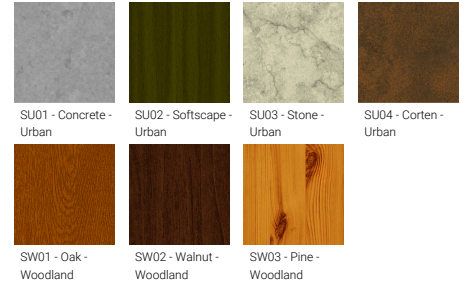

**VANCOUVER 30** (VA-30033)

**Product description**

240x240 mm - 1000 mm - Decorative pattern type 3 - RGBW

microPrim™

**Luminaire Structure**

- Die-cast aluminium housing
- Extruded aluminium column
- Pre-treated before powder coating ensuring high corrosion resistance
- Single cable entry
- Stainless steel fasteners in grade 304 with zinc flake coating (ZFC)
- Durable silicone rubber gasket
- Clear toughened glass
- High-efficiency PMMA lens
- Integral control gear

**Optic**

**Product colour**

**Special finishes upon request**

**VANCOUVER 30** (VA-30033)

**Technical information**

<b>Material</b>	Aluminium
<b>Light source</b>	7 LED
<b>Power</b>	33 W
<b>Lumen</b>	1158 lm
<b>Efficacy</b>	35 lm/W
<b>Driver option</b>	Integral control gear
<b>Driver</b>	Constant current (CC)
<b>Input voltage</b>	220-240 V 50/60 Hz