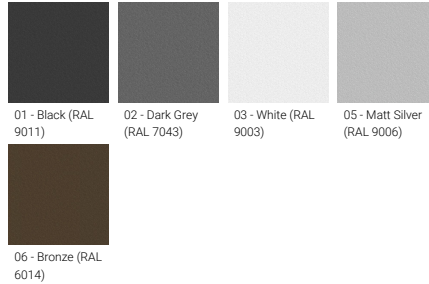

**VANCOUVER 30** (VA-30033)

**Product description**

240x240 mm - 1000 mm - Decorative pattern type 3 - RGBW

microPrim™

**Luminaire Structure**

- Die-cast aluminium housing
- Extruded aluminium column
- Pre-treated before powder coating ensuring high corrosion resistance
- Single cable entry
- Stainless steel fasteners in grade 304 with zinc flake coating (ZFC)
- Durable silicone rubber gasket
- Clear toughened glass
- High-efficiency PMMA lens
- Integral control gear

**Optic**

**Product colour**

**Special finishes upon request**

**VANCOUVER 30** (VA-30033)

**Technical information**

<b>Material</b>	Aluminium
<b>Light source</b>	7 LED
<b>Power</b>	33 W
<b>Lumen</b>	1158 lm
<b>Efficacy</b>	35 lm/W
<b>Driver option</b>	Integral control gear
<b>Driver</b>	Constant current (CC)
<b>Input voltage</b>	220-240 V 50/60 Hz