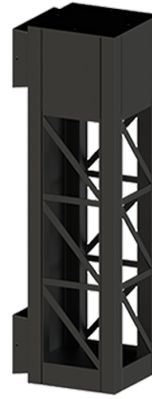

**VANCOUVER 30** (VA-30033)

**Product description**

240x240 mm - 1000 mm - Decorative pattern type 3 - RGBW

microPrim™

**Luminaire Structure**

- Die-cast aluminium housing
- Extruded aluminium column
- Pre-treated before powder coating ensuring high corrosion resistance
- Single cable entry
- Stainless steel fasteners in grade 304 with zinc flake coating (ZFC)
- Durable silicone rubber gasket
- Clear toughened glass
- High-efficiency PMMA lens
- Integral control gear

**Optic**

**Product colour**

**Special finishes upon request**

**VANCOUVER 30** (VA-30033)

**Technical information**

<b>Material</b>	Aluminium
<b>Light source</b>	7 LED
<b>Power</b>	33 W
<b>Lumen</b>	1158 lm
<b>Efficacy</b>	35 lm/W
<b>Driver option</b>	Integral control gear
<b>Driver</b>	Constant current (CC)
<b>Input voltage</b>	220-240 V 50/60 Hz

<b>Optic</b>	G
<b>Optic value</b>	58°
<b>CCT / CRI</b>	RGBW30, RGBW40
<b>Bug</b>	B1-U1-G0
<b>ULR</b>	0%
<b>ULOR</b>	0%
<b>CIE flux code n°3</b>	100
<b>Dimming type</b>	DMX, DMX/RDM

<b>Product colours</b>	Black, Dark Grey, White, Matt Silver, Bronze, Concrete - Urban, Softscape - Urban, Stone - Urban, Corten - Urban, Oak - Woodland, Walnut - Woodland, Pine - Woodland
<b>Weight</b>	15.5 kg
<b>Operating temperature</b>	-20 °C to 40 °C
<b>Through wiring</b>	Single cable entry
<b>Lens / Reflector / Optic</b>	Clear toughened glass, High-efficiency PMMA lens
<b>Variants (DMX/RDM)</b>	Compatible with EN/ IEC 60598-2-22: Suitable for emergency installations as central supply, non-maintained (Z0)