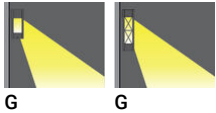

**VANCOUVER 30** (VA-30033)

**Product description**

240x240 mm - 1000 mm - Decorative pattern type 3 - RGBW

microPrim™

**Luminaire Structure**

- Die-cast aluminium housing
- Extruded aluminium column
- Pre-treated before powder coating ensuring high corrosion resistance
- Single cable entry
- Stainless steel fasteners in grade 304 with zinc flake coating (ZFC)
- Durable silicone rubber gasket
- Clear toughened glass
- High-efficiency PMMA lens
- Integral control gear

**Optic**

**Product colour**

**Special finishes upon request**

**VANCOUVER 30** (VA-30033)

**Technical information**

<b>Material</b>	Aluminium
<b>Light source</b>	7 LED
<b>Power</b>	33 W
<b>Lumen</b>	1158 lm
<b>Efficacy</b>	35 lm/W
<b>Driver option</b>	Integral control gear
<b>Driver</b>	Constant current (CC)
<b>Input voltage</b>	220-240 V 50/60 Hz

<b>Optic</b>	G
<b>Optic value</b>	58°
<b>CCT / CRI</b>	RGBW30, RGBW40
<b>Bug</b>	B1-U1-G0
<b>ULR</b>	0%
<b>ULOR</b>	0%
<b>CIE flux code n°3</b>	100
<b>Dimming type</b>	DMX, DMX/RDM

<b>Product colours</b>	Black, Dark Grey, White, Matt Silver, Bronze, Concrete - Urban, Softscape - Urban, Stone - Urban, Corten - Urban, Oak - Woodland, Walnut - Woodland, Pine - Woodland
<b>Weight</b>	15.5 kg
<b>Operating temperature</b>	-20 °C to 40 °C
<b>Through wiring</b>	Single cable entry
<b>Lens / Reflector / Optic</b>	Clear toughened glass, High-efficiency PMMA lens
<b>Variants (DMX/RDM)</b>	Compatible with EN/ IEC 60598-2-22: Suitable for emergency installations as central supply, non-maintained (Z0)