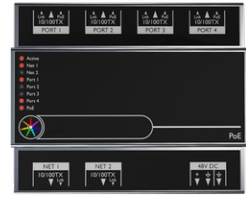

PoE Connect
A64591

DMX Control System
Control-DMX

DMX/RDM Control System
Control-DMX-RDM