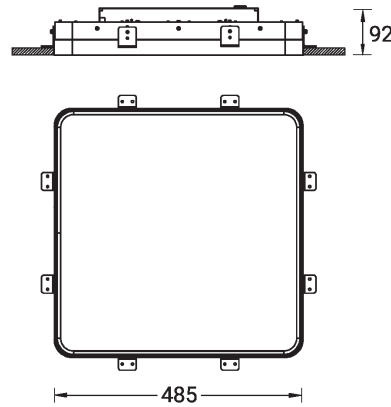

ARDEN 2 (ARD-80125)

Technical information

Material	Aluminium
Light source	1920 LED
Power	60 W
Lumen	1815 lm
Efficacy	30 lm/W
Driver option	Integral control gear
Driver	Constant current (CC)

Input voltage	220-240 V 50/60 Hz
Optic	O, P
Optic value	108°, 93°
CCT / CRI	RGBW40
Dimming type	DMX, DMX/RDM
Product colours	Black, White, Matt Silver, Concrete - Urban, Softscape - Urban, Stone - Urban, Corten - Urban, Oak - Woodland, Walnut - Woodland, Pine - Woodland
Weight	4.9 kg

Operating temperature	-20 °C to 40 °C
Lens / Reflector / Optic	PMMA diffuser with Opal (UGR <19) and micro prismatic (UGR <13) options for better glare control
MacAdam Ellipse	3 SDCM
Lifetime L90B10 (hours)	> 23,000
Lifetime L80B10 (hours)	> 45,000
Lifetime L80B50 (hours)	> 50,000
Variants (DMX/RDM)	Compatible with EN/ IEC 60598-2-22: Suitable for emergency installations as central supply, non-maintained (Z0)

ARD-80125