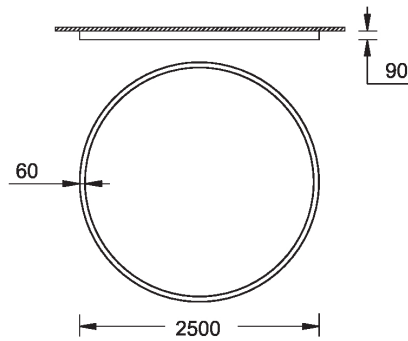

GAVLE 3 (GAV-80143)

Technical information

Material	Aluminium
Light source	2688 LED
Power	148 W
Lumen	4447 lm
Efficacy	30 lm/W
Driver option	Integral control gear

Driver	Constant current (CC)
Input voltage	220-240 V 50/60 Hz
Optic	0
Optic value	102°
CCT / CRI	RGBW30, RGBW40
Dimming type	Bluetooth

Product colours	Black, White, Matt Silver, Concrete - Urban, Softscape - Urban, Stone - Urban, Corten - Urban, Oak - Woodland, Walnut - Woodland, Pine - Woodland
Weight	20.0 kg
Operating temperature	-20 °C to 40 °C
Variants (Bluetooth)	Compatible with EN/ IEC 60598-2-22: Suitable for emergency installations as central supply, non-maintained (Z0)

GAV-80143