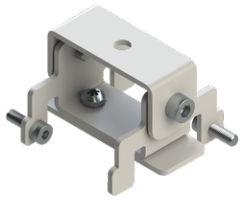

GAVLE 3 (GAV-80143)

Accessory

Ceiling-mounting bracket (40
mm profile)
A81381