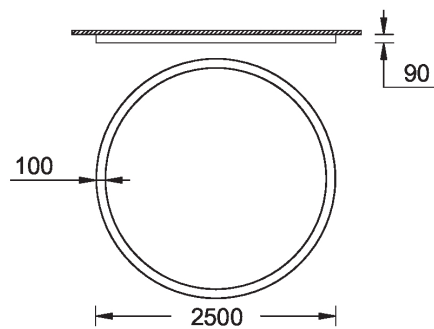

GAVLE 4 (GAV-80442)

Technical information

Material	Aluminium
Light source	3456 LED
Power	229 W
Lumen	26793 lm
Efficacy	117 lm/W
Driver option	Integral control gear

Driver	Constant current (CC)
Input voltage	220-240 V 50/60 Hz
Optic	0
Optic value	102°
CCT / CRI	TW (2700K - 6500K)
Dimming type	DALI

Product colours	Black, White, Matt Silver, Concrete - Urban, Softscape - Urban, Stone - Urban, Corten - Urban, Oak - Woodland, Walnut - Woodland, Pine - Woodland
Weight	25.5 kg
Operating temperature	-20 °C to 40 °C
Variants (DALI)	Compatible with EN/ IEC 60598-2-22: Suitable for emergency installations as central supply, non-maintained (Z0)

GAV-80442