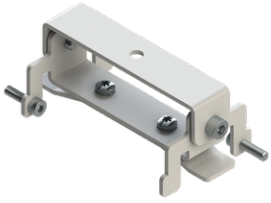

GAVLE 4 (GAV-80442)

Accessory

Ceiling-mounting bracket (60 mm profile)
A81481