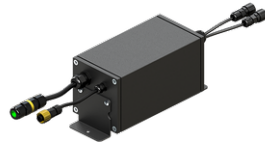

DMX splitter & amplifier within an IP65 box
A63991