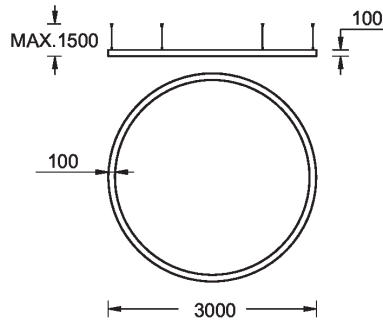

GAVLE 6 (GAV-90353)

Technical information

Material	Aluminium
Light source	7680 & 7680 LED
Power	534 W
Lumen	21001 lm
Efficacy	39 lm/W
Driver option	Integral control gear

Driver	Constant current (CC)
Input voltage	220-240 V 50/60 Hz
Optic	O
Optic value	Opal
Optic (2nd)	O
Optic (2nd) value	Opal

CCT / CRI	RGBW40
Dimming type	Bluetooth
Product colours	Black, White, Matt Silver, Concrete - Urban, Softscape - Urban, Stone - Urban, Corten - Urban, Oak - Woodland, Walnut - Woodland, Pine - Woodland
Weight	38.2 kg
Operating temperature	-20 °C to 40 °C
Variants (Bluetooth)	Compatible with EN/ IEC 60598-2-22: Suitable for emergency installations as central supply, non-maintained (Z0)

GAV-90353