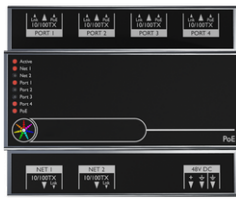

GAV-90353

GAVLE 6 (GAV-90353)

Accessory

Supply cable surface mounting box
A80981

Xpress wireless switch
A90591

SLESA-U9, DMX Controller 256 CH
A60491

SLESA-U11, DMX Controller 1024 CH
A66891

TPC (Touch Panel Controller) & EXT (Extension) 1 Universe
A64491

PoE Connect
A64591

TPC Touch Screen & LPC Controller DMX 2 Universe
A64691

DMX/RDM Splitter - 1 channel input, 4 channels output
A64791

Cloud Remote Management
A64991

STICK-KE2, DMX Controller 1024 CH
A65091