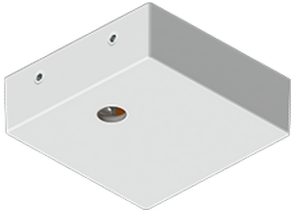

GAVLE 6 (GAV-90353)

Product description

Down (Optic) & Up (Optic 2nd) - 100x100 mm - 3000 mm - RGBW

microPrim™

Luminaire Structure

- Extruded aluminium bended profile with powder coating
- Passive thermal management
- Stainless steel fasteners in grade 304 with zinc flake coating (ZFC)
- Opal PMMA diffuser (UGR <19) for glare control

- Integral control gear
- Stainless steel, adjustable, suspension (1.5 m) complete with electrical wires in white for mounting
- Up and down light distribution options
- Wireless control available through Bluetooth connection

SW01 - Oak - Woodland SW02 - Walnut - Woodland SW03 - Pine - Woodland

GAVLE 6 (GAV-90353)

Technical information

Material	Aluminium
Light source	7680 & 7680 LED
Power	534 W
Lumen	21001 lm
Efficacy	39 lm/W
Driver option	Integral control gear

GAV-90353

GAVLE 6 (GAV-90353)

Accessory

Supply cable surface mounting box
A80981

Xpress wireless switch
A90591

SLESA-U9, DMX Controller 256 CH
A60491

SLESA-U11, DMX Controller 1024 CH
A66891

TPC (Touch Panel Controller) & EXT (Extension) 1 Universe
A64491