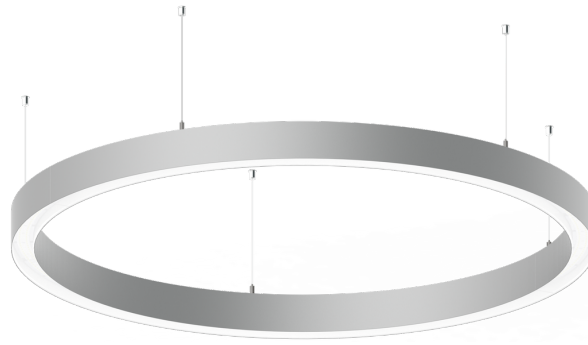

GAVLE 6 (GAV-90353)

Product description

Down (Optic) & Up (Optic 2nd) - 100x100 mm - 3000 mm - RGBW

microPrim™

Luminaire Structure

- Extruded aluminium bended profile with powder coating
- Passive thermal management
- Stainless steel fasteners in grade 304 with zinc flake coating (ZFC)
- Opal PMMA diffuser (UGR <19) for glare control

- Integral control gear
- Stainless steel, adjustable, suspension (1.5 m) complete with electrical wires in white for mounting
- Up and down light distribution options
- Wireless control available through Bluetooth connection

SW01 - Oak - Woodland SW02 - Walnut - Woodland SW03 - Pine - Woodland

GAVLE 6 (GAV-90353)

Technical information

Material	Aluminium
Light source	7680 & 7680 LED
Power	534 W
Lumen	21001 lm
Efficacy	39 lm/W
Driver option	Integral control gear