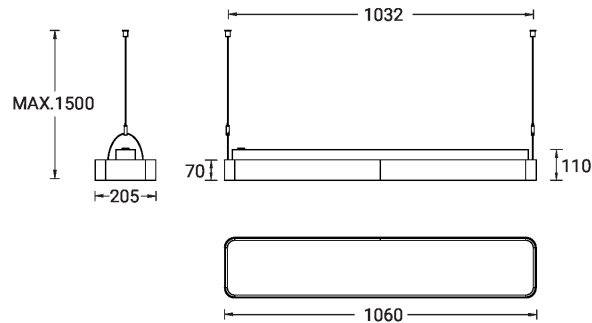

PITTSFIELD 4 (PIT-90112)

Technical information

Material	Aluminium
Light source	432 & 240 LED
Power	83 W
Lumen	9054 - 9849 lm
Efficacy	109 - 119 lm/W
Driver option	Integral control gear
Driver	Constant current (CC)
Input voltage	220-240 V 50/60 Hz
Optic	O, P

Optic value	108°, 93°
Optic (2nd)	0
Optic (2nd) value	180°
CCT / CRI	3000K CRI80, 4000K CRI80
Bug	B2-U5-G1
ULR	36%, 38%
ULOR	36%, 38%
Dimming type	On/Off, 1-10V, DALI
Product colours	Black, White, Matt Silver, Concrete - Urban, Softscape - Urban, Stone - Urban, Corten - Urban, Oak - Woodland, Walnut - Woodland, Pine - Woodland

Weight	5.2 kg
Operating temperature	-20 °C to 40 °C
MacAdam Ellipse	3 SDCM
Lifetime L90B10 (hours)	> 23,000
Lifetime L80B10 (hours)	> 45,000
Lifetime L80B50 (hours)	> 50,000
Variants (On/Off, 1-10V, DALI)	Compatible with EN/ IEC 60598-2-22: Suitable for emergency installations as central supply, non-maintained (Z0)

PIT-90112