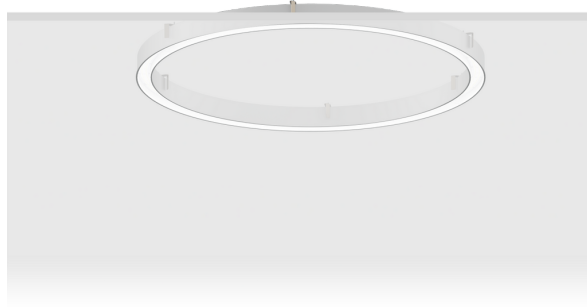

GAVLE 1 (GAV-80023)**Product description**

Down - 70x90 mm - 1500 mm - RGBW

microPrim™

Luminaire Structure

- Extruded aluminium bended profile with powder coating
- Passive thermal management
- Stainless steel fasteners in grade 304 with zinc flake coating (ZFC)
- Opal PMMA diffuser (UGR <19) for glare control
- Integral control gear
- Stainless steel brackets and screws for mounting
- Wireless control available through Bluetooth connection
- Daylight and occupancy sensor options
- Down light distribution only

Optic

0

Product colour

01 - Black (RAL 9011)

03 - White (RAL 9003)

05 - Matt Silver (RAL 9006)

Special finishes upon request

SU01 - Concrete - Urban