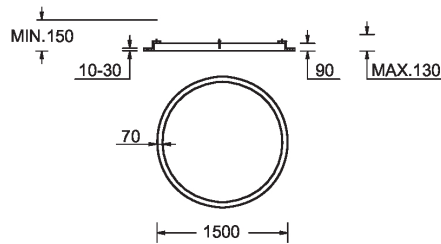

GAVLE 1 (GAV-80023)

Technical information

Material	Aluminium
Light source	1536 LED
Power	86 W
Lumen	2681 lm
Efficacy	31 lm/W
Driver option	Integral control gear

Driver	Constant current (CC)
Input voltage	220-240 V 50/60 Hz
Optic	0
Optic value	102°
CCT / CRI	RGBW30, RGBW40
Dimming type	Bluetooth

Product colours	Black, White, Matt Silver, Concrete - Urban, Softscape - Urban, Stone - Urban, Corten - Urban, Oak - Woodland, Walnut - Woodland, Pine - Woodland
Weight	11.5 kg
Operating temperature	-20 °C to 40 °C
Variants (Bluetooth)	Compatible with EN/ IEC 60598-2-22: Suitable for emergency installations as central supply, non-maintained (Z0)

GAV-80023