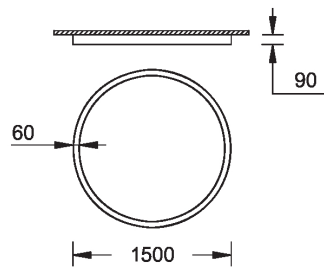

GAVLE 3 (GAV-80122)

Technical information

Material	Aluminium
Light source	1152 LED
Power	73 W
Lumen	7661 lm
Efficacy	105 lm/W
Driver option	Integral control gear

Driver	Constant current (CC)
Input voltage	220-240 V 50/60 Hz
Optic	0
Optic value	102°
CCT / CRI	TW (2700K - 6500K)
Dimming type	DALI

Product colours	Black, White, Matt Silver, Concrete - Urban, Softscape - Urban, Stone - Urban, Corten - Urban, Oak - Woodland, Walnut - Woodland, Pine - Woodland
Weight	11.8 kg
Operating temperature	-20 °C to 40 °C
Variants (DALI)	Compatible with EN/ IEC 60598-2-22: Suitable for emergency installations as central supply, non-maintained (Z0)

GAV-80122