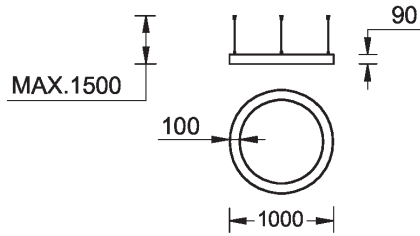

GAVLE 6 (GAV-90214)

Technical information

Material	Aluminium
Light source	2688 LED
Power	93 W
Lumen	3470 lm
Efficacy	37 lm/W
Driver option	Remote driver (included)

Driver	Constant current (CC)
Input voltage	220-240 V 50/60 Hz
Optic	0
Optic value	102°
CCT / CRI	RGBW30, RGBW40
Dimming type	DMX, DMX/RDM

Product colours	Black, White, Matt Silver, Concrete - Urban, Softscape - Urban, Stone - Urban, Corten - Urban, Oak - Woodland, Walnut - Woodland, Pine - Woodland
Weight	9.3 kg
Operating temperature	-20 °C to 40 °C
Variants (DMX/RDM)	Compatible with EN/ IEC 60598-2-22: Suitable for emergency installations as central supply, non-maintained (Z0)

Gavle 1000