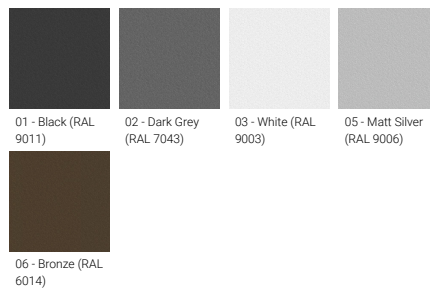

Product colour