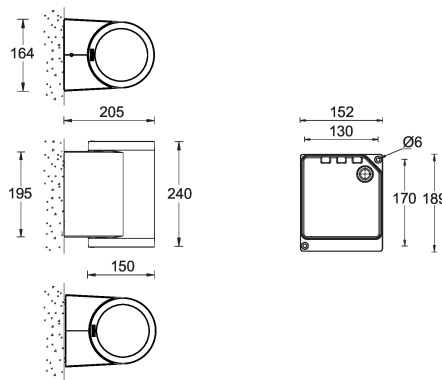

MARVIK 6 (MV-30051)

Technical information

Material	Aluminium
Light source	1 & 1 COB
Power	53 W
Lumen	5654 - 6896 lm
Efficacy	105 - 128 lm/W
Driver option	Integral control gear
Driver	Constant current (CC)
Input voltage	220-240 V 50/60 Hz
Optic	N, M, W, VW

Optic value	16°, 28°, 44°, 68°
Optic (2nd)	N, M, W, VW
Optic (2nd) value	16°, 28°, 44°, 68°
CCT / CRI	2700K CRI80, 3000K CRI80, 4000K CRI80
Bug	B2-U5-G0, B3-U5-G0
ULR	47%, 48%, 49%, 50%, 51%, 52%
ULOR	47%, 48%, 49%, 50%, 51%, 52%
Dimming type	On/Off, 1-10V, DALI
Product colours	Black, Dark Grey, White, Matt Silver, Bronze, Concrete - Urban, Softscape - Urban, Stone - Urban, Corten - Urban, Oak - Woodland, Walnut - Woodland, Pine - Woodland

Weight	4.6 kg
Operating temperature	-20 °C to 40 °C
Through wiring	Single cable entry
Lens / Reflector / Optic	High-efficiency optical reflector, Clear toughened glass
MacAdam Ellipse	3 SDCM
Lifetime L90B10 (hours)	> 50,700
Lifetime L80B10 (hours)	> 63,500
Lifetime L80B50 (hours)	> 63,500
Variants (1-10V, DALI)	Compatible with EN/ IEC 60598-2-22: Suitable for emergency installations as central supply, non-maintained (Z0)

MV-30051