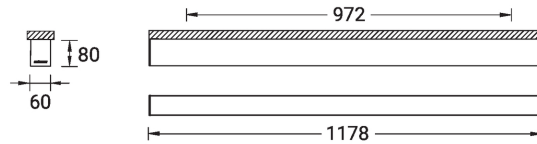

NYBRO 6 (NYB-80621)

Technical information

Material	Aluminium
Light source	144 LED
Power	19 W
Lumen	1829 - 2293 lm
Efficacy	96 - 121 lm/W
Driver option	Integral control gear
Driver	Constant current (CC)

Input voltage	220-240 V 50/60 Hz
Optic	O, P
Optic value	Opal, Micro-prismatic
CCT / CRI	3000K CRI80, 4000K CRI80
Dimming type	On/Off, 1-10V, DALI
Product colours	Black, White, Matt Silver, Concrete - Urban, Softscape - Urban, Stone - Urban, Corten - Urban, Oak - Woodland, Walnut - Woodland, Pine - Woodland
Weight	3.6 kg

Operating temperature	-20 °C to 40 °C
MacAdam Ellipse	3 SDCM
Lifetime L90B10 (hours)	> 23,000
Lifetime L80B10 (hours)	> 45,000
Lifetime L80B50 (hours)	> 50,000
Variants (1-10V, DALI)	Compatible with EN/ IEC 60598-2-22: Suitable for emergency installations as central supply, non- maintained (Z0)

NYB-80621