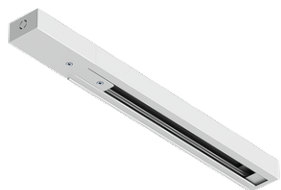

**NYBRO 10 (NYB-90354)**

**Product description**

Down (Optic) & Up (Optic 2nd) - 60x95 mm - 2330 mm  
 - Tunable White

microPrim™

**Luminaire Structure**

- Die-cast aluminium end-caps and extruded aluminium profile with powder coating
- Passive thermal management
- Single cable entry
- Stainless steel fasteners in grade 304 with zinc flake coating (ZFC)
- Durable silicone rubber gasket

- PMMA diffuser with Opal (UGR <19) and micro prismatic (UGR <13) options for better glare control
- Integral control gear
- Stainless steel brackets and screws for mounting
- Up and down light distribution options
- Wireless control available through Bluetooth connection

NYB-90354

**NYBRO 10 (NYB-90354)****Accessory**

Continuous-coupler bracket  
(60/70 mm Down & 60 mm  
Down & Up profile)  
**A81581**

Supply cable surface mounting  
box  
**A80981**

Wireless bluetooth converter  
**A90291**

Xpress wireless switch  
**A90591**

Integrated track - 3 phase - DALI  
for NYBRO  
**A81491**

Integrated track - 3 phase - On-  
off for NYBRO  
**A81391**