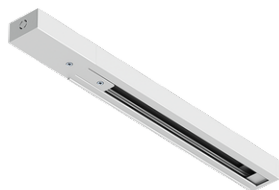

**NYBRO 10 (NYB-90354)**

**Product description**

Down (Optic) & Up (Optic 2nd) - 60x95 mm - 2330 mm  
 - Tunable White

microPrim™

**Luminaire Structure**

- Die-cast aluminium end-caps and extruded aluminium profile with powder coating
- Passive thermal management
- Single cable entry
- Stainless steel fasteners in grade 304 with zinc flake coating (ZFC)
- Durable silicone rubber gasket

- PMMA diffuser with Opal (UGR <19) and micro prismatic (UGR <13) options for better glare control
- Integral control gear
- Stainless steel brackets and screws for mounting
- Up and down light distribution options
- Wireless control available through Bluetooth connection

NYB-90354

**NYBRO 10 (NYB-90354)****Accessory**

Continuous-coupler bracket  
(60/70 mm Down & 60 mm  
Down & Up profile)  
**A81581**

Supply cable surface mounting  
box  
**A80981**

Wireless bluetooth converter  
**A90291**

Xpress wireless switch  
**A90591**

Integrated track - 3 phase - DALI  
for NYBRO  
**A81491**

Integrated track - 3 phase - On-  
off for NYBRO  
**A81391**