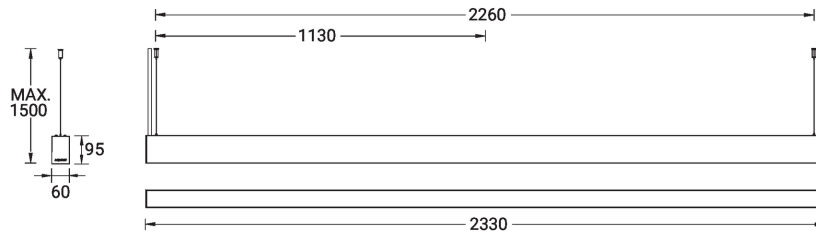

NYBRO 10 (NYB-90354)

Technical information

Material	Aluminium
Light source	288 & 276 LED
Power	124 W
Lumen	13242 lm
Efficacy	81 lm/W
Driver option	Integral control gear
Driver	Constant current (CC)

Input voltage	220-240 V 50/60 Hz
Optic	O, P
Optic value	Opal, Micro-prismatic
CCT / CRI	TW (2700K - 6500K)
Dimming type	DALI
Product colours	Black, White, Matt Silver, Concrete - Urban, Softscape - Urban, Stone - Urban, Corten - Urban, Oak - Woodland, Walnut - Woodland, Pine - Woodland
Weight	8.6 kg

Operating temperature	-20 °C to 40 °C
MacAdam Ellipse	3 SDCM
Lifetime L90B10 (hours)	> 23,000
Lifetime L80B10 (hours)	> 45,000
Lifetime L80B50 (hours)	> 50,000
Variants (DALI)	Compatible with EN/ IEC 60598-2-22: Suitable for emergency installations as central supply, non- maintained (Z0)

NYB-90354