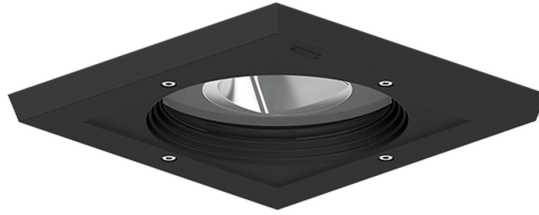

ROBUST 3 (RO-80497-A)

Product description

With remote box IP-rated / remote driver - Square - Aluminium frame

microPrim™

Luminaire Structure

- Die-cast aluminium housing
- Pre-treated before powder coating ensuring high corrosion resistance
- Single cable entry
- Stainless steel fasteners in grade 304 with zinc flake coating (ZFC)
- Durable silicone rubber gasket
- Clear toughened glass
- High-efficiency optical reflector
- Remote driver (included)

Optic

AS

Product colour

Special finishes upon request

ROBUST 3 (RO-80497-A)

Technical information

Material	Aluminium
Light source	1 COB
Power	29 W
Lumen	2535 - 2566 lm
Efficacy	87 - 88 lm/W
Driver option	Remote driver (included)
Driver	Constant current (CC)
Input voltage	220-240 V 50/60 Hz

Optic	AS
Optic value	46°x 56°
CCT / CRI	3000K CRI80, 4000K CRI80
Bug	B1-U0-G0
ULR	<1%
ULOR	<1%
CIE flux code n°3	100
Dimming type	On/Off, 1-10V, DALI

Product colours	Black, Dark Grey, White, Matt Silver, Bronze, Concrete - Urban, Softscape - Urban, Stone - Urban, Corten - Urban, Oak - Woodland, Walnut - Woodland, Pine - Woodland
Weight	5.5 kg
Operating temperature	-20 °C to 40 °C
Through wiring	Single cable entry
Lens / Reflector / Optic	Clear toughened glass, High-efficiency optical reflector
MacAdam Ellipse	3 SDCM
Lifetime L90B10 (hours)	> 55,000
Variants (1-10V, DALI)	Compatible with EN/ IEC 60598-2-22: Suitable for emergency installations as central supply, non-maintained (Z0)