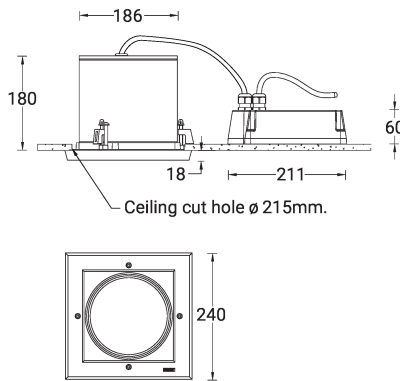

ROBUST 3 (RO-80497-A)

Technical information

Material	Aluminium
Light source	1 COB
Power	29 W
Lumen	2535 - 2566 lm
Efficacy	87 - 88 lm/W
Driver option	Remote driver (included)
Driver	Constant current (CC)
Input voltage	220-240 V 50/60 Hz

Optic	AS
Optic value	46°x 56°
CCT / CRI	3000K CRI80, 4000K CRI80
Bug	B1-U0-G0
ULR	<1%
ULOR	<1%
CIE flux code n°3	100
Dimming type	On/Off, 1-10V, DALI

Product colours	Black, Dark Grey, White, Matt Silver, Bronze, Concrete - Urban, Softscape - Urban, Stone - Urban, Corten - Urban, Oak - Woodland, Walnut - Woodland, Pine - Woodland
Weight	5.5 kg
Operating temperature	-20 °C to 40 °C
Through wiring	Single cable entry
Lens / Reflector / Optic	Clear toughened glass, High-efficiency optical reflector
MacAdam Ellipse	3 SDCM
Lifetime L90B10 (hours)	> 55,000
Variants (1-10V, DALI)	Compatible with EN/ IEC 60598-2-22: Suitable for emergency installations as central supply, non-maintained (Z0)

RO-80497-A