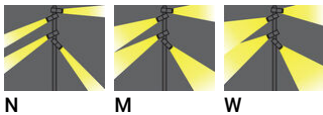

EDINBURGH 11 (EDB-20001)

Product description

Supplied with specific 3 m cylindrical, straight aluminium pole: APD130070-EDINBURGH

microPrim™

Luminaire Structure

- Die-cast aluminium housing
- Extruded aluminium column
- Pre-treated before powder coating ensuring high corrosion resistance
- Adjustable: Tilt 90° (Up) & 20° (Down), Rotation 350°
- Single cable entry, through wiring upon request
- One cable gland supplied with 2 m of 3x1.0 sqmm outdoor cable
- Stainless steel fasteners in grade 304 with zinc flake coating (ZFC)
- Durable silicone rubber gasket
- High-efficiency PMMA lens
- Clear toughened glass
- Integral control gear

Optic

Product colour

Special finishes upon request

EDINBURGH 11 (EDB-20001)

Technical information

Material	Aluminium
Light source	4 x 3 LED
Power	32 W
Lumen	2528 - 3404 lm
Efficacy	79 - 106 lm/W
Driver option	Integral control gear
Driver	Constant current (CC)
Input voltage	220-240V 50/60Hz
Optic	N, M, W

Optic value	24°, 30°, 47°
CCT / CRI	2700K CRI80, 3000K CRI80, 4000K CRI80
Bug	B1-U0-G0
ULR	<1%
ULOR	<1%
CIE flux code n°3	100
Dimming type	On/Off
Product colours	Black, Dark Grey, White, Matt Silver, Bronze, Concrete - Urban, Softscape - Urban, Stone - Urban, Corten - Urban, Oak - Woodland, Walnut - Woodland, Pine - Woodland
Weight	8.9 kg