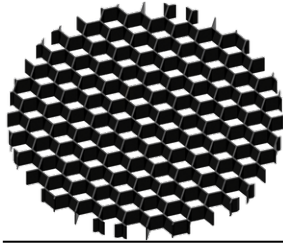

Honeycomb louvre
A57521

Please contact the factory for technical details if you wish to use Anti-glare accessories, Colour filters, Lenses and slip glasses in combination.

Pole (required)