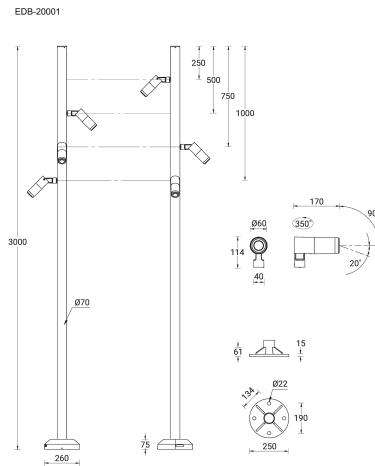

EDINBURGH 11 (EDB-20001)

Product description

Supplied with specific 3 m cylindrical, straight aluminium pole: APD130070-EDINBURGH

microPrim™

Luminaire Structure

- Die-cast aluminium housing
- Extruded aluminium column
- Pre-treated before powder coating ensuring high corrosion resistance
- Adjustable: Tilt 90° (Up) & 20° (Down), Rotation 350°
- Single cable entry, through wiring upon request
- One cable gland supplied with 2 m of 3x1.0 sqmm outdoor cable
- Stainless steel fasteners in grade 304 with zinc flake coating (ZFC)
- Durable silicone rubber gasket
- High-efficiency PMMA lens
- Clear toughened glass
- Integral control gear

Optic

Product colour

Special finishes upon request

EDINBURGH 11 (EDB-20001)

Technical information

Material	Aluminium
Light source	4 x 3 LED
Power	32 W
Lumen	2528 - 3404 lm
Efficacy	79 - 106 lm/W
Driver option	Integral control gear
Driver	Constant current (CC)
Input voltage	220-240V 50/60Hz
Optic	N, M, W

Operating temperature	-20 °C to 50 °C
EPA (m2)	0.274
Cable	One cable gland supplied with 2 m of 3x1.0 sqmm outdoor cable
Through wiring	Single cable entry, through wiring upon request
Lens / Reflector / Optic	High-efficiency PMMA lens, Clear toughened glass
MacAdam Ellipse	3 SDCM
Lifetime L90B10 (hours)	> 120,000
Lifetime L80B10 (hours)	> 120,000
Lifetime L80B50 (hours)	> 120,000

Pole (required)

3 m - Cylindrical, straight
aluminum pole for EDINGURGH
APD130070-EDINBURGH