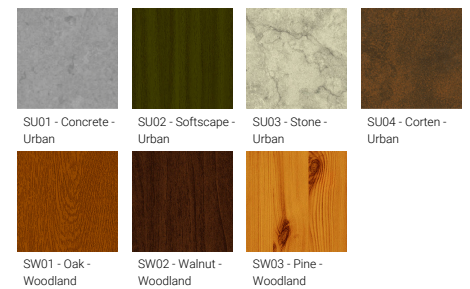

EDINBURGH 11 (EDB-20001)

Product description

Supplied with specific 3 m cylindrical, straight aluminium pole: APD130070-EDINBURGH

microPrim™

Luminaire Structure

- Die-cast aluminium housing
- Extruded aluminium column
- Pre-treated before powder coating ensuring high corrosion resistance
- Adjustable: Tilt 90° (Up) & 20° (Down), Rotation 350°
- Single cable entry, through wiring upon request
- One cable gland supplied with 2 m of 3x1.0 sqmm outdoor cable
- Stainless steel fasteners in grade 304 with zinc flake coating (ZFC)
- Durable silicone rubber gasket
- High-efficiency PMMA lens
- Clear toughened glass
- Integral control gear

Optic

Product colour

Special finishes upon request

EDINBURGH 11 (EDB-20001)

Technical information

Material	Aluminium
Light source	4 x 3 LED
Power	32 W
Lumen	2528 - 3404 lm
Efficacy	79 - 106 lm/W
Driver option	Integral control gear
Driver	Constant current (CC)
Input voltage	220-240V 50/60Hz
Optic	N, M, W

Optic value	24°, 30°, 47°
CCT / CRI	2700K CRI80, 3000K CRI80, 4000K CRI80
Bug	B1-U0-G0
ULR	<1%
ULOR	<1%
CIE flux code n°3	100
Dimming type	On/Off
Product colours	Black, Dark Grey, White, Matt Silver, Bronze, Concrete - Urban, Softscape - Urban, Stone - Urban, Corten - Urban, Oak - Woodland, Walnut - Woodland, Pine - Woodland
Weight	8.9 kg