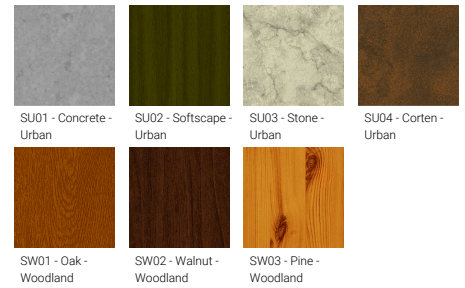

Optic

Product colour

Special finishes upon request

EDINBURGH 4 (EDB-50031)

Technical information

Material	Aluminium
Light source	3 LED
Power	8 W
Lumen	632 - 851 lm
Efficacy	79 - 106 lm/W
Driver option	Integral control gear
Driver	Constant current (CC)
Input voltage	220-240V 50/60Hz
Optic	N, M, W

Optic value	24°, 30°, 47°
CCT / CRI	2700K CRI80, 3000K CRI80, 4000K CRI80
Bug	B1-U0-G0
ULR	<1%
ULOR	<1%
CIE flux code n°3	100
Dimming type	On/Off
Product colours	Black, Dark Grey, White, Matt Silver, Bronze, Concrete - Urban, Softscape - Urban, Stone - Urban, Corten - Urban, Oak - Woodland, Walnut - Woodland, Pine - Woodland
Weight	1.4 kg