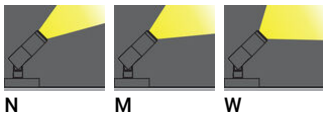

EDINBURGH 4 (EDB-50031)

Product description

Circular fixed-base - IP65

microPrim™

Luminaire Structure

- Die-cast aluminium housing
- Pre-treated before powder coating ensuring high corrosion resistance
- Adjustable: Tilt 90° (Up) & 20° (Down), Rotation 350°
- Single cable entry. Through wiring upon request with optional surface mounting box accessory

- One cable gland supplied with 0.5 m of 3x1.0 sqmm outdoor cable
- Stainless steel fasteners in grade 304 with zinc flake coating (ZFC)
- Durable silicone rubber gasket
- High-efficiency PMMA lens

- Clear toughened glass
- Integral control gear

Optic

Product colour

Special finishes upon request

EDINBURGH 4 (EDB-50031)

Technical information

Material	Aluminium
Light source	3 LED
Power	8 W
Lumen	632 - 851 lm
Efficacy	79 - 106 lm/W
Driver option	Integral control gear
Driver	Constant current (CC)
Input voltage	220-240V 50/60Hz
Optic	N, M, W

Optic value	24°, 30°, 47°
CCT / CRI	2700K CRI80, 3000K CRI80, 4000K CRI80
Bug	B1-U0-G0
ULR	<1%
ULOR	<1%
CIE flux code n°3	100
Dimming type	On/Off
Product colours	Black, Dark Grey, White, Matt Silver, Bronze, Concrete - Urban, Softscape - Urban, Stone - Urban, Corten - Urban, Oak - Woodland, Walnut - Woodland, Pine - Woodland
Weight	1.4 kg