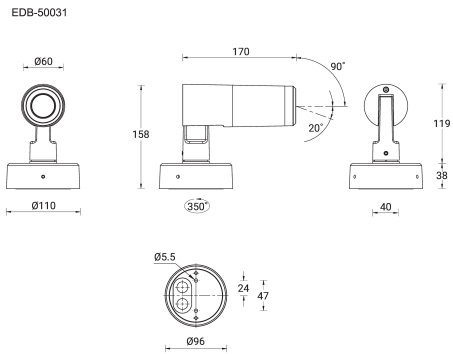

EDINBURGH 4 (EDB-50031)

Product description

Circular fixed-base - IP65

microPrim™

Luminaire Structure

- Die-cast aluminium housing
- Pre-treated before powder coating ensuring high corrosion resistance
- Adjustable: Tilt 90° (Up) & 20° (Down), Rotation 350°
- Single cable entry. Through wiring upon request with optional surface mounting box accessory

Optic

Product colour

Special finishes upon request

EDINBURGH 4 (EDB-50031)

Technical information

Material	Aluminium
Light source	3 LED
Power	8 W
Lumen	632 - 851 lm
Efficacy	79 - 106 lm/W
Driver option	Integral control gear
Driver	Constant current (CC)
Input voltage	220-240V 50/60Hz
Optic	N, M, W

Optic value	24°, 30°, 47°
CCT / CRI	2700K CRI80, 3000K CRI80, 4000K CRI80
Bug	B1-U0-G0
ULR	<1%
ULOR	<1%
CIE flux code n°3	100
Dimming type	On/Off
Product colours	Black, Dark Grey, White, Matt Silver, Bronze, Concrete - Urban, Softscape - Urban, Stone - Urban, Corten - Urban, Oak - Woodland, Walnut - Woodland, Pine - Woodland
Weight	1.4 kg

Operating temperature	-20 °C to 50 °C
EPA (m2)	0.020
Cable	One cable gland supplied with 0.5 m of 3x1.0 sqmm outdoor cable
Through wiring	Single cable entry. Through wiring upon request with optional surface mounting box accessory
Lens / Reflector / Optic	High-efficiency PMMA lens, Clear toughened glass
MacAdam Ellipse	3 SDCM
Lifetime L90B10 (hours)	> 120,000
Lifetime L80B10 (hours)	> 120,000
Lifetime L80B50 (hours)	> 120,000