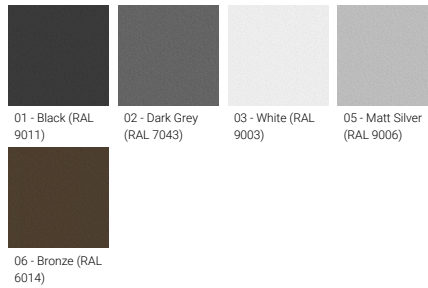

Optic

Product colour

Special finishes upon request

EDINBURGH 4 (EDB-50031)

Technical information

Material	Aluminium
Light source	3 LED
Power	8 W
Lumen	632 - 851 lm
Efficacy	79 - 106 lm/W
Driver option	Integral control gear
Driver	Constant current (CC)
Input voltage	220-240V 50/60Hz
Optic	N, M, W

Optic value	24°, 30°, 47°
CCT / CRI	2700K CRI80, 3000K CRI80, 4000K CRI80
Bug	B1-U0-G0
ULR	<1%
ULOR	<1%
CIE flux code n°3	100
Dimming type	On/Off
Product colours	Black, Dark Grey, White, Matt Silver, Bronze, Concrete - Urban, Softscape - Urban, Stone - Urban, Corten - Urban, Oak - Woodland, Walnut - Woodland, Pine - Woodland
Weight	1.4 kg