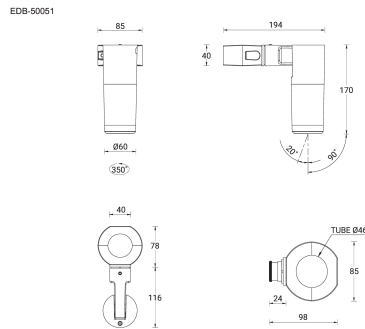

EDINBURGH 6 (EDB-50051)

Product description

1 side

microPrim™

Luminaire Structure

- Die-cast aluminium housing
- Pre-treated before powder coating ensuring high corrosion resistance
- Adjustable: Tilt 90° (Up) & 20° (Down), Rotation 350°
- Single cable entry
- One cable gland supplied with 0.5 m of 3x1.0 sqmm outdoor cable
- Stainless steel fasteners in grade 304 with zinc flake coating (ZFC)
- Durable silicone rubber gasket
- High-efficiency PMMA lens
- Clear toughened glass
- Integral control gear
- Pole clamp mounting installation

Optic

Product colour

Special finishes upon request

EDINBURGH 6 (EDB-50051)

Technical information

Material	Aluminium
Light source	3 LED
Power	8 W
Lumen	632 - 851 lm
Efficacy	79 - 106 lm/W
Driver option	Integral control gear
Driver	Constant current (CC)
Input voltage	220-240V 50/60Hz

Optic	N, M, W
Optic value	24°, 30°, 47°
CCT / CRI	2700K CRI80, 3000K CRI80, 4000K CRI80
Bug	B1-U0-G0
ULR	<1%
ULOR	<1%
CIE flux code n°3	100
Dimming type	On/Off

Product colours	Black, Dark Grey, White, Matt Silver, Bronze, Concrete - Urban, Softscape - Urban, Stone - Urban, Corten - Urban, Oak - Woodland, Walnut - Woodland, Pine - Woodland
Weight	1.2 kg
Operating temperature	-20 °C to 50 °C
EPA (m2)	0.016
Cable	One cable gland supplied with 0.5 m of 3x1.0 sqmm outdoor cable
Through wiring	Single cable entry
Lens / Reflector / Optic	High-efficiency PMMA lens, Clear toughened glass