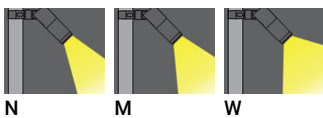

EDINBURGH 6 (EDB-50051)

Product description

1 side

microPrim™

Luminaire Structure

- Die-cast aluminium housing
- Pre-treated before powder coating ensuring high corrosion resistance
- Adjustable: Tilt 90° (Up) & 20° (Down), Rotation 350°
- Single cable entry
- One cable gland supplied with 0.5 m of 3x1.0 sqmm outdoor cable
- Stainless steel fasteners in grade 304 with zinc flake coating (ZFC)
- Durable silicone rubber gasket
- High-efficiency PMMA lens
- Clear toughened glass
- Integral control gear
- Pole clamp mounting installation

Optic

Product colour

Special finishes upon request

EDINBURGH 6 (EDB-50051)

Technical information

Material	Aluminium
Light source	3 LED
Power	8 W
Lumen	632 - 851 lm
Efficacy	79 - 106 lm/W
Driver option	Integral control gear
Driver	Constant current (CC)
Input voltage	220-240V 50/60Hz

Optic	N, M, W
Optic value	24°, 30°, 47°
CCT / CRI	2700K CRI80, 3000K CRI80, 4000K CRI80
Bug	B1-U0-G0
ULR	<1%
ULOR	<1%
CIE flux code n°3	100
Dimming type	On/Off

Product colours	Black, Dark Grey, White, Matt Silver, Bronze, Concrete - Urban, Softscape - Urban, Stone - Urban, Corten - Urban, Oak - Woodland, Walnut - Woodland, Pine - Woodland
Weight	1.2 kg
Operating temperature	-20 °C to 50 °C
EPA (m2)	0.016
Cable	One cable gland supplied with 0.5 m of 3x1.0 sqmm outdoor cable
Through wiring	Single cable entry
Lens / Reflector / Optic	High-efficiency PMMA lens, Clear toughened glass