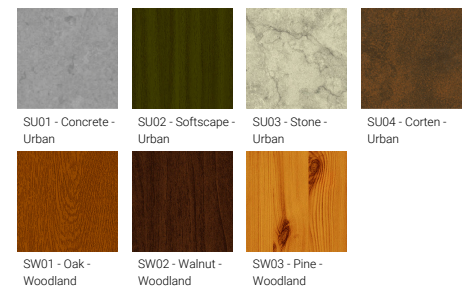

EDINBURGH 6 (EDB-50051)

Product description

1 side

microPrim™

Luminaire Structure

- Die-cast aluminium housing
- Pre-treated before powder coating ensuring high corrosion resistance
- Adjustable: Tilt 90° (Up) & 20° (Down), Rotation 350°
- Single cable entry
- One cable gland supplied with 0.5 m of 3x1.0 sqmm outdoor cable
- Stainless steel fasteners in grade 304 with zinc flake coating (ZFC)
- Durable silicone rubber gasket
- High-efficiency PMMA lens
- Clear toughened glass
- Integral control gear
- Pole clamp mounting installation

Optic

Product colour

Special finishes upon request

EDINBURGH 6 (EDB-50051)

Technical information

Material	Aluminium
Light source	3 LED
Power	8 W
Lumen	632 - 851 lm
Efficacy	79 - 106 lm/W
Driver option	Integral control gear
Driver	Constant current (CC)
Input voltage	220-240V 50/60Hz

Optic	N, M, W
Optic value	24°, 30°, 47°
CCT / CRI	2700K CRI80, 3000K CRI80, 4000K CRI80
Bug	B1-U0-G0
ULR	<1%
ULOR	<1%
CIE flux code n°3	100
Dimming type	On/Off

Product colours	Black, Dark Grey, White, Matt Silver, Bronze, Concrete - Urban, Softscape - Urban, Stone - Urban, Corten - Urban, Oak - Woodland, Walnut - Woodland, Pine - Woodland
Weight	1.2 kg
Operating temperature	-20 °C to 50 °C
EPA (m2)	0.016
Cable	One cable gland supplied with 0.5 m of 3x1.0 sqmm outdoor cable
Through wiring	Single cable entry
Lens / Reflector / Optic	High-efficiency PMMA lens, Clear toughened glass