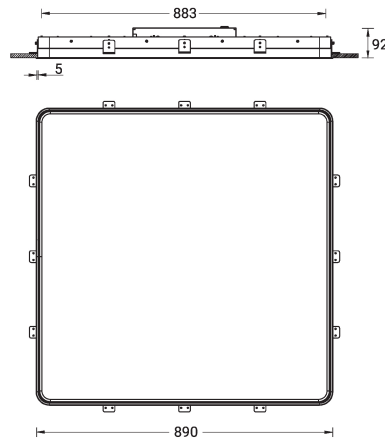

ARDEN 1 (ARD-80042)

Technical information

Material	Aluminium
Light source	1512 LED
Power	162 W
Lumen	18910 - 22203 lm
Efficacy	117 - 137 lm/W
Driver option	Remote driver (included)
Driver	Constant current (CC)
Input voltage	220-240 V 50/60 Hz
Optic	O, P

Optic value	108°, 93°
CCT / CRI	3000K CRI80, 4000K CRI80
Bug	B4-U0-G2
ULR	<1%
ULOR	<1%
CIE flux code n°3	96, 97
Dimming type	On/Off, 1-10V, DALI
Product colours	Black, White, Matt Silver, Concrete - Urban, Softscape - Urban, Stone - Urban, Corten - Urban, Oak - Woodland, Walnut - Woodland, Pine - Woodland
Weight	13.0 kg

Operating temperature	-20 °C to 40 °C
Lens / Reflector / Optic	PMMA diffuser with Opal (UGR <19) and micro prismatic (UGR <13) options for better glare control
MacAdam Ellipse	3 SDCM
Lifetime L90B10 (hours)	> 23,000
Lifetime L80B10 (hours)	> 45,000
Lifetime L80B50 (hours)	> 50,000
Variants (On/Off, 1-10V, DALI)	Compatible with EN/ IEC 60598-2-22: Suitable for emergency installations as central supply, non-maintained (Z0)

ARD-80042