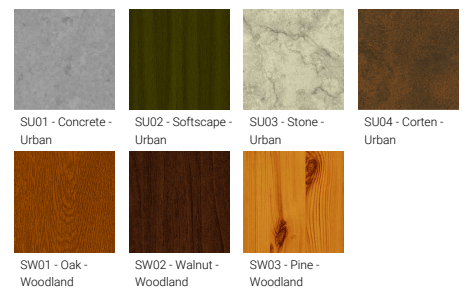

**KWH 11** (KWH-50043)

**Product description**

Large - 1 head - RGB Tunable White

microVos microPrim™

**Luminaire Structure**

- Die-cast aluminium end-caps
- Extruded aluminium housing
- Pre-treated before powder coating ensuring high corrosion resistance
- Thermal heat dissipation body
- Single or double head configuration for all three sizes
- Each of the heads can be aimed, adjusted and locked for precise aiming
- Single cable entry, through wiring upon request
- Three IP68 connectors supplied with 0.2 m of 3x1.0 sqmm outdoor cable and 2x0.2 m of 2x0.5 sqmm outdoor shielded cable
- Stainless steel fasteners in grade 304 with zinc flake coating (ZFC)
- Durable silicone rubber gasket
- Clear toughened glass
- High-efficiency PMMA lens
- Integral control gear
- Hot-dipped galvanised steel mounting bracket allows for ceiling, wall or surface mounting

**Optic**

**Product colour**

**Special finishes upon request**

**KWH 11 (KWH-50043)**

**Technical information**

<b>Material</b>	Aluminium
<b>Light source</b>	80 LED
<b>Power</b>	92 W
<b>Lumen</b>	5840 - 7105 lm
<b>Efficacy</b>	63 - 77 lm/W
<b>Driver option</b>	Integral control gear
<b>Driver</b>	Constant current (CC)
<b>Input voltage</b>	220-240 V 50/60 Hz

<b>Product colours</b>	Black, Dark Grey, White, Matt Silver, Bronze, Concrete - Urban, Softscape - Urban, Stone - Urban, Corten - Urban, Oak - Woodland, Walnut - Woodland, Pine - Woodland
<b>Weight</b>	12.2 kg
<b>Operating temperature</b>	-20 °C to 40 °C
<b>EPA (m2)</b>	0.122
<b>Cable</b>	Three IP68 connectors supplied with 0.2 m of 3x1.0 sqmm outdoor cable and 2x0.2 m of 2x0.5 sqmm outdoor shielded cable
<b>Through wiring</b>	Single cable entry, through wiring upon request
<b>Lens / Reflector / Optic</b>	Clear toughened glass, High-efficiency PMMA lens