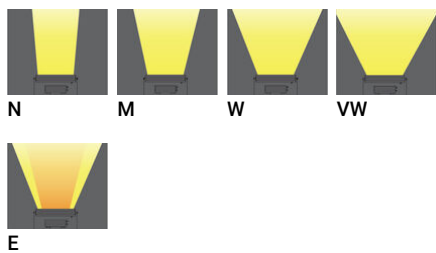

**KWH 11** (KWH-50043)

**Product description**

Large - 1 head - RGB Tunable White

microVos microPrim™

**Luminaire Structure**

- Die-cast aluminium end-caps
- Extruded aluminium housing
- Pre-treated before powder coating ensuring high corrosion resistance
- Thermal heat dissipation body
- Single or double head configuration for all three sizes
- Each of the heads can be aimed, adjusted and locked for precise aiming
- Single cable entry, through wiring upon request
- Three IP68 connectors supplied with 0.2 m of 3x1.0 sqmm outdoor cable and 2x0.2 m of 2x0.5 sqmm outdoor shielded cable
- Stainless steel fasteners in grade 304 with zinc flake coating (ZFC)
- Durable silicone rubber gasket
- Clear toughened glass
- High-efficiency PMMA lens
- Integral control gear
- Hot-dipped galvanised steel mounting bracket allows for ceiling, wall or surface mounting

**Optic**

**Product colour**

**Special finishes upon request**

**KWH 11 (KWH-50043)**

**Technical information**

<b>Material</b>	Aluminium
<b>Light source</b>	80 LED
<b>Power</b>	92 W
<b>Lumen</b>	5840 - 7105 lm
<b>Efficacy</b>	63 - 77 lm/W
<b>Driver option</b>	Integral control gear
<b>Driver</b>	Constant current (CC)
<b>Input voltage</b>	220-240 V 50/60 Hz

<b>Product colours</b>	Black, Dark Grey, White, Matt Silver, Bronze, Concrete - Urban, Softscape - Urban, Stone - Urban, Corten - Urban, Oak - Woodland, Walnut - Woodland, Pine - Woodland
<b>Weight</b>	12.2 kg
<b>Operating temperature</b>	-20 °C to 40 °C
<b>EPA (m2)</b>	0.122
<b>Cable</b>	Three IP68 connectors supplied with 0.2 m of 3x1.0 sqmm outdoor cable and 2x0.2 m of 2x0.5 sqmm outdoor shielded cable
<b>Through wiring</b>	Single cable entry, through wiring upon request
<b>Lens / Reflector / Optic</b>	Clear toughened glass, High-efficiency PMMA lens