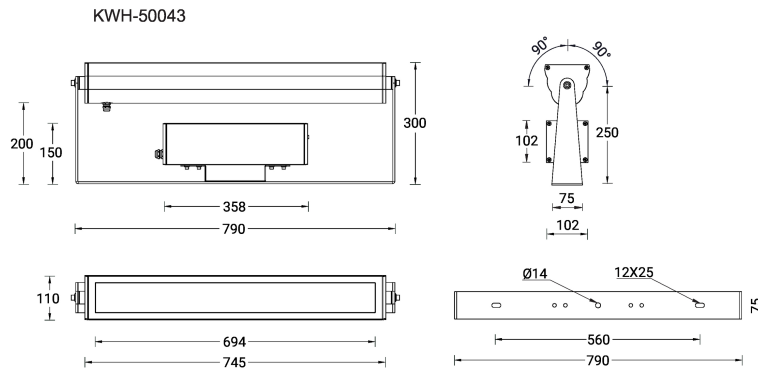

**KWH 11** (KWH-50043)

**Product description**

Large - 1 head - RGB Tunable White

microVos microPrim™

**Luminaire Structure**

- Die-cast aluminium end-caps
- Extruded aluminium housing
- Pre-treated before powder coating ensuring high corrosion resistance
- Thermal heat dissipation body
- Single or double head configuration for all three sizes
- Each of the heads can be aimed, adjusted and locked for precise aiming
- Single cable entry, through wiring upon request
- Three IP68 connectors supplied with 0.2 m of 3x1.0 sqmm outdoor cable and 2x0.2 m of 2x0.5 sqmm outdoor shielded cable
- Stainless steel fasteners in grade 304 with zinc flake coating (ZFC)
- Durable silicone rubber gasket
- Clear toughened glass
- High-efficiency PMMA lens
- Integral control gear
- Hot-dipped galvanised steel mounting bracket allows for ceiling, wall or surface mounting

**Optic**

**Product colour**

**Special finishes upon request**

**KWH 11 (KWH-50043)**

**Technical information**

<b>Material</b>	Aluminium
<b>Light source</b>	80 LED
<b>Power</b>	92 W
<b>Lumen</b>	5840 - 7105 lm
<b>Efficacy</b>	63 - 77 lm/W
<b>Driver option</b>	Integral control gear
<b>Driver</b>	Constant current (CC)
<b>Input voltage</b>	220-240 V 50/60 Hz

<b>Product colours</b>	Black, Dark Grey, White, Matt Silver, Bronze, Concrete - Urban, Softscape - Urban, Stone - Urban, Corten - Urban, Oak - Woodland, Walnut - Woodland, Pine - Woodland
<b>Weight</b>	12.2 kg
<b>Operating temperature</b>	-20 °C to 40 °C
<b>EPA (m2)</b>	0.122
<b>Cable</b>	Three IP68 connectors supplied with 0.2 m of 3x1.0 sqmm outdoor cable and 2x0.2 m of 2x0.5 sqmm outdoor shielded cable
<b>Through wiring</b>	Single cable entry, through wiring upon request
<b>Lens / Reflector / Optic</b>	Clear toughened glass, High-efficiency PMMA lens