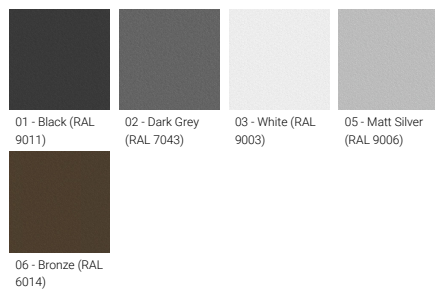

**KWH 11** (KWH-50043)

**Product description**

Large - 1 head - RGB Tunable White

microVos microPrim™

**Luminaire Structure**

- Die-cast aluminium end-caps
- Extruded aluminium housing
- Pre-treated before powder coating ensuring high corrosion resistance
- Thermal heat dissipation body
- Single or double head configuration for all three sizes
- Each of the heads can be aimed, adjusted and locked for precise aiming
- Single cable entry, through wiring upon request
- Three IP68 connectors supplied with 0.2 m of 3x1.0 sqmm outdoor cable and 2x0.2 m of 2x0.5 sqmm outdoor shielded cable
- Stainless steel fasteners in grade 304 with zinc flake coating (ZFC)
- Durable silicone rubber gasket
- Clear toughened glass
- High-efficiency PMMA lens
- Integral control gear
- Hot-dipped galvanised steel mounting bracket allows for ceiling, wall or surface mounting

**Optic**

**Product colour**

**Special finishes upon request**

**KWH 11 (KWH-50043)**

**Technical information**

<b>Material</b>	Aluminium
<b>Light source</b>	80 LED
<b>Power</b>	92 W
<b>Lumen</b>	5840 - 7105 lm
<b>Efficacy</b>	63 - 77 lm/W
<b>Driver option</b>	Integral control gear
<b>Driver</b>	Constant current (CC)
<b>Input voltage</b>	220-240 V 50/60 Hz

<b>Product colours</b>	Black, Dark Grey, White, Matt Silver, Bronze, Concrete - Urban, Softscape - Urban, Stone - Urban, Corten - Urban, Oak - Woodland, Walnut - Woodland, Pine - Woodland
<b>Weight</b>	12.2 kg
<b>Operating temperature</b>	-20 °C to 40 °C
<b>EPA (m2)</b>	0.122
<b>Cable</b>	Three IP68 connectors supplied with 0.2 m of 3x1.0 sqmm outdoor cable and 2x0.2 m of 2x0.5 sqmm outdoor shielded cable
<b>Through wiring</b>	Single cable entry, through wiring upon request
<b>Lens / Reflector / Optic</b>	Clear toughened glass, High-efficiency PMMA lens