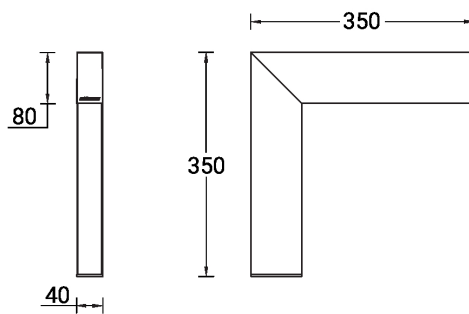

NYBRO 12 (NYB-81072-SU)

Technical information

Material	Aluminium
Light source	72 LED
Power	14 W
Lumen	987 - 1195 lm
Efficacy	71 - 85 lm/W
Driver option	Integral control gear
Driver	Constant current (CC)

Input voltage	220-240 V 50/60 Hz
Optic	O, P
Optic value	Opal, Micro-prismatic
CCT / CRI	3000K CRI80, 4000K CRI80
Dimming type	On/Off, DALI
Product colours	Black, White, Matt Silver, Concrete - Urban, Softscape - Urban, Stone - Urban, Corten - Urban, Oak - Woodland, Walnut - Woodland, Pine - Woodland
Weight	2.0 kg

Operating temperature	-20 °C to 40 °C
MacAdam Ellipse	3 SDCM
Lifetime L90B10 (hours)	> 23,000
Lifetime L80B10 (hours)	> 45,000
Lifetime L80B50 (hours)	> 50,000
Variants (On/Off, DALI)	Compatible with EN/ IEC 60598-2-22: Suitable for emergency installations as central supply, non-maintained (Z0)

NYB-81072-SU