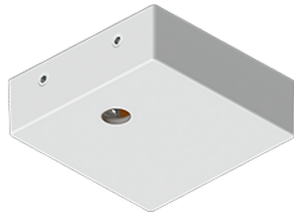

**NYBRO 10 (NYB-90225)**

**Product description**

Down - 60x80 mm - 1178 mm - Tunable White

microPrim™

**Luminaire Structure**

- Die-cast aluminium end-caps and extruded aluminium profile with powder coating
- Passive thermal management
- Single cable entry
- Stainless steel fasteners in grade 304 with zinc flake coating (ZFC)
- Durable silicone rubber gasket

- PMMA diffuser with Opal (UGR <19) and micro prismatic (UGR <13) options for better glare control
- Integral control gear
- Stainless steel brackets and screws for mounting
- Up and down light distribution options
- Wireless control available through Bluetooth connection

**Optic**

**Product colour**

**Special finishes upon request**

**NYBRO 10 (NYB-90225)**

**Technical information**

<b>Material</b>	Aluminium	<b>Input voltage</b>	220-240 V 50/60 Hz	<b>MacAdam Ellipse</b>	3 SDCM
<b>Light source</b>	144 LED	<b>Optic</b>	O, P	<b>Lifetime L90B10 (hours)</b>	> 23,000
<b>Power</b>	37 W	<b>CCT / CRI</b>	TW (2700K - 6500K)	<b>Lifetime L80B10 (hours)</b>	> 45,000
<b>Lumen</b>	2390 lm	<b>Dimming type</b>	DALI	<b>Lifetime L80B50 (hours)</b>	> 50,000
<b>Efficacy</b>	57 lm/W	<b>Product colours</b>	Black, White, Matt Silver, Concrete - Urban, Softscape - Urban, Stone - Urban, Corten - Urban, Oak - Woodland, Walnut - Woodland, Pine - Woodland	<b>Variants (DALI)</b>	Compatible with EN/ IEC 60598-2-22: Suitable for emergency installations as central supply, non-maintained (Z0)
<b>Driver option</b>	Integral control gear				
<b>Driver</b>	Constant current (CC)	<b>Weight</b>	3.6 kg		
		<b>Operating temperature</b>	-20 °C to 40 °C		

NYB-90225

**NYBRO 10 (NYB-90225)****Accessory**

Continuous-coupler bracket  
(60/70 mm Down & 60 mm  
Down & Up profile)  
**A81581**

Supply cable surface mounting  
box  
**A80981**

Wireless bluetooth converter  
**A90291**