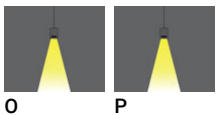

**NYBRO 10 (NYB-90225)**

**Product description**

Down - 60x80 mm - 1178 mm - Tunable White

microPrim™

**Luminaire Structure**

- Die-cast aluminium end-caps and extruded aluminium profile with powder coating
- Passive thermal management
- Single cable entry
- Stainless steel fasteners in grade 304 with zinc flake coating (ZFC)
- Durable silicone rubber gasket

**Optic**

**Product colour**

**Special finishes upon request**

**NYBRO 10 (NYB-90225)**

**Technical information**

<b>Material</b>	Aluminium	<b>Input voltage</b>	220-240 V 50/60 Hz	<b>MacAdam Ellipse</b>	3 SDCM
<b>Light source</b>	144 LED	<b>Optic</b>	O, P	<b>Lifetime L90B10 (hours)</b>	> 23,000
<b>Power</b>	37 W	<b>CCT / CRI</b>	TW (2700K - 6500K)	<b>Lifetime L80B10 (hours)</b>	> 45,000
<b>Lumen</b>	2390 lm	<b>Dimming type</b>	DALI	<b>Lifetime L80B50 (hours)</b>	> 50,000
<b>Efficacy</b>	57 lm/W	<b>Product colours</b>	Black, White, Matt Silver, Concrete - Urban, Softscape - Urban, Stone - Urban, Corten - Urban, Oak - Woodland, Walnut - Woodland, Pine - Woodland	<b>Variants (DALI)</b>	Compatible with EN/ IEC 60598-2-22: Suitable for emergency installations as central supply, non-maintained (Z0)
<b>Driver option</b>	Integral control gear				
<b>Driver</b>	Constant current (CC)	<b>Weight</b>	3.6 kg		
		<b>Operating temperature</b>	-20 °C to 40 °C		