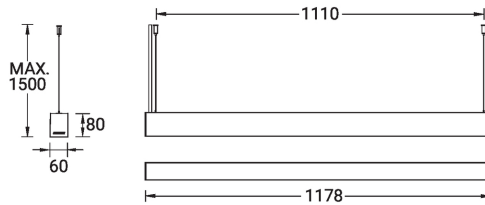

**NYBRO 10 (NYB-90225)**

**Product description**

Down - 60x80 mm - 1178 mm - Tunable White

microPrim™

**Luminaire Structure**

- Die-cast aluminium end-caps and extruded aluminium profile with powder coating
- Passive thermal management
- Single cable entry
- Stainless steel fasteners in grade 304 with zinc flake coating (ZFC)
- Durable silicone rubber gasket

**Optic**

**Product colour**

**Special finishes upon request**

**NYBRO 10 (NYB-90225)**

**Technical information**

<b>Material</b>	Aluminium	<b>Input voltage</b>	220-240 V 50/60 Hz	<b>MacAdam Ellipse</b>	3 SDCM
<b>Light source</b>	144 LED	<b>Optic</b>	O, P	<b>Lifetime L90B10 (hours)</b>	> 23,000
<b>Power</b>	37 W	<b>CCT / CRI</b>	TW (2700K - 6500K)	<b>Lifetime L80B10 (hours)</b>	> 45,000
<b>Lumen</b>	2390 lm	<b>Dimming type</b>	DALI	<b>Lifetime L80B50 (hours)</b>	> 50,000
<b>Efficacy</b>	57 lm/W	<b>Product colours</b>	Black, White, Matt Silver, Concrete - Urban, Softscape - Urban, Stone - Urban, Corten - Urban, Oak - Woodland, Walnut - Woodland, Pine - Woodland	<b>Variants (DALI)</b>	Compatible with EN/ IEC 60598-2-22: Suitable for emergency installations as central supply, non-maintained (Z0)
<b>Driver option</b>	Integral control gear				
<b>Driver</b>	Constant current (CC)	<b>Weight</b>	3.6 kg		
		<b>Operating temperature</b>	-20 °C to 40 °C		

NYB-90225

**NYBRO 10 (NYB-90225)****Accessory**

Continuous-coupler bracket  
(60/70 mm Down & 60 mm  
Down & Up profile)  
**A81581**

Supply cable surface mounting  
box  
**A80981**

Wireless bluetooth converter  
**A90291**