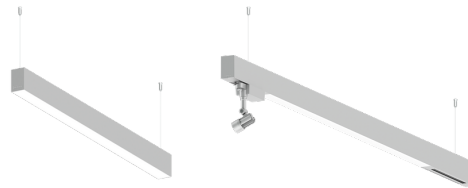

**NYBRO 10 (NYB-90225)**

**Product description**

Down - 60x80 mm - 1178 mm - Tunable White

microPrim™

**Luminaire Structure**

- Die-cast aluminium end-caps and extruded aluminium profile with powder coating
- Passive thermal management
- Single cable entry
- Stainless steel fasteners in grade 304 with zinc flake coating (ZFC)
- Durable silicone rubber gasket

- PMMA diffuser with Opal (UGR <19) and micro prismatic (UGR <13) options for better glare control
- Integral control gear
- Stainless steel brackets and screws for mounting
- Up and down light distribution options
- Wireless control available through Bluetooth connection