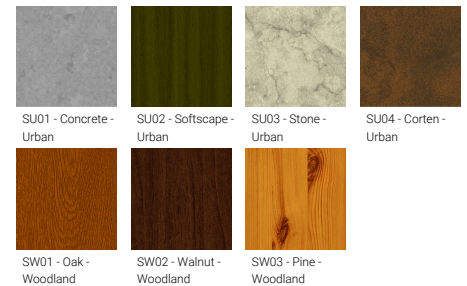

**Optic**

**Product colour**

**Special finishes upon request**

**NYBRO 10 (NYB-90225)**

**Technical information**

<b>Material</b>	Aluminium	<b>Input voltage</b>	220-240 V 50/60 Hz	<b>MacAdam Ellipse</b>	3 SDCM
<b>Light source</b>	144 LED	<b>Optic</b>	O, P	<b>Lifetime L90B10 (hours)</b>	> 23,000
<b>Power</b>	37 W	<b>CCT / CRI</b>	TW (2700K - 6500K)	<b>Lifetime L80B10 (hours)</b>	> 45,000
<b>Lumen</b>	2390 lm	<b>Dimming type</b>	DALI	<b>Lifetime L80B50 (hours)</b>	> 50,000
<b>Efficacy</b>	57 lm/W	<b>Product colours</b>	Black, White, Matt Silver, Concrete - Urban, Softscape - Urban, Stone - Urban, Corten - Urban, Oak - Woodland, Walnut - Woodland, Pine - Woodland	<b>Variants (DALI)</b>	Compatible with EN/ IEC 60598-2-22: Suitable for emergency installations as central supply, non-maintained (Z0)
<b>Driver option</b>	Integral control gear				
<b>Driver</b>	Constant current (CC)	<b>Weight</b>	3.6 kg		
		<b>Operating temperature</b>	-20 °C to 40 °C		