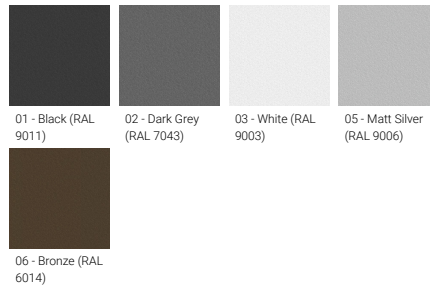

Optic

Product colour

Special finishes upon request

ODESSA 20 (OD-21054)

Technical information

Material	Aluminium
Light source	6 x 7 LED
Power	198 W
Lumen	7152 - 8532 lm
Efficacy	36 - 43 lm/W
Driver option	Integral control gear
Driver	Constant current (CC)
Input voltage	220-240 V 50/60 Hz

Optic	N, M, E
Optic value	20°, 34°, 24° x 49°
CCT / CRI	RGBW30, RGBW40
ULR	<1%
ULOR	<1%
CIE flux code n°3	100
Dimming type	DMX, DMX/RDM
Product colours	Black, Dark Grey, White, Matt Silver, Bronze, Concrete - Urban, Softscape - Urban, Stone - Urban, Corten - Urban, Oak - Woodland, Walnut - Woodland, Pine - Woodland