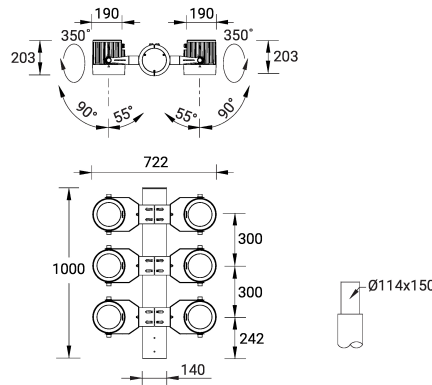

ODESSA 20 (OD-21054)

Technical information

Material	Aluminium
Light source	6 x 7 LED
Power	198 W
Lumen	7152 - 8532 lm
Efficacy	36 - 43 lm/W
Driver option	Integral control gear
Driver	Constant current (CC)
Input voltage	220-240 V 50/60 Hz

Optic	N, M, E
Optic value	20°, 34°, 24° x 49°
CCT / CRI	RGBW30, RGBW40
ULR	<1%
ULOR	<1%
CIE flux code n°3	100
Dimming type	DMX, DMX/RDM
Product colours	Black, Dark Grey, White, Matt Silver, Bronze, Concrete - Urban, Softscape - Urban, Stone - Urban, Corten - Urban, Oak - Woodland, Walnut - Woodland, Pine - Woodland

Weight	45.5 kg
Operating temperature	-20 °C to 40 °C
EPA (m2)	0.520
Cable	One cable gland supplied with 2 m of 5x1.5 sqmm outdoor cable
Through wiring	Single cable entry
Lens / Reflector / Optic	High-efficiency PMMA lens, Clear toughened glass
Variants (DMX, DMX/RDM)	Compatible with EN/ IEC 60598-2-22: Suitable for emergency installations as central supply, non-maintained (Z0)

OD-21054