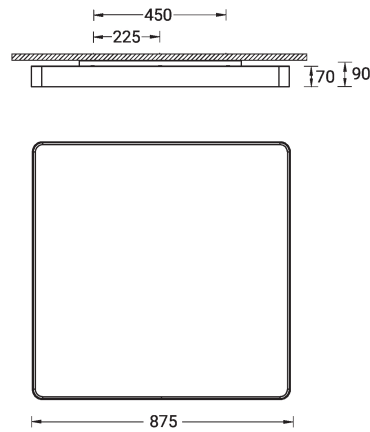

ARDEN 3 (ARD-80244)

Technical information

Material	Aluminium
Light source	6048 LED
Power	189 W
Lumen	5716 lm
Efficacy	30 lm/W
Driver option	Integral control gear

Driver	Constant current (CC)
Input voltage	220-240 V 50/60 Hz
Optic	O, P
Optic value	108°, 93°
CCT / CRI	RGBW40
Dimming type	Bluetooth

Product colours	Black, White, Matt Silver, Concrete - Urban, Softscape - Urban, Stone - Urban, Corten - Urban, Oak - Woodland, Walnut - Woodland, Pine - Woodland
Weight	14.6 kg
Operating temperature	-20 °C to 40 °C
Lens / Reflector / Optic	PMMA diffuser with Opal (UGR <19) and micro prismatic (UGR <13) options for better glare control
Variants (Bluetooth)	Compatible with EN/ IEC 60598-2-22: Suitable for emergency installations as central supply, non-maintained (Z0)

ARD-80244