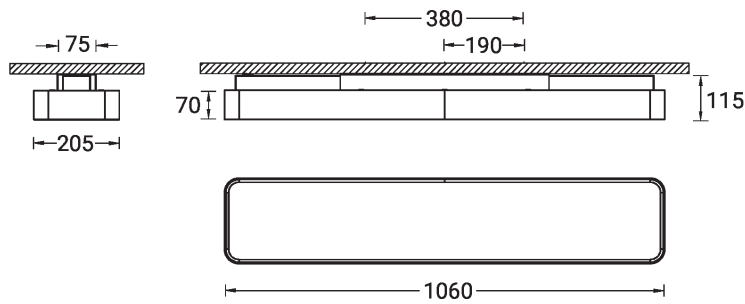

PITTSFIELD 3 (PIT-80214)

Technical information

Material	Aluminium
Light source	1728 LED
Power	54 W
Lumen	1905 lm
Efficacy	35 lm/W
Driver option	Integral control gear
Driver	Constant current (CC)

Input voltage	220-240 V 50/60 Hz
Optic	O, P
Optic value	Opal, Micro-prismatic
CCT / CRI	RGBW40
Dimming type	Bluetooth
Product colours	Black, White, Matt Silver, Concrete - Urban, Softscape - Urban, Stone - Urban, Corten - Urban, Oak - Woodland, Walnut - Woodland, Pine - Woodland
Weight	5.6 kg

Operating temperature	-20 °C to 40 °C
MacAdam Ellipse	3 SDCM
Lifetime L90B10 (hours)	> 23,000
Lifetime L80B10 (hours)	> 45,000
Lifetime L80B50 (hours)	> 50,000
Variants (Bluetooth)	Compatible with EN/ IEC 60598-2-22: Suitable for emergency installations as central supply, non-maintained (Z0)

PIT-80214