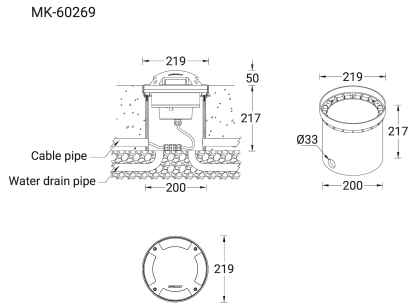

**MASK 3 (MK-60269)**

**Product description**

With recessing box / driver - Optic 360°

microPrim™

**Luminaire Structure**

- Die-cast aluminium housing and frame
- Pre-treated before powder coating ensuring high corrosion resistance
- Single cable entry, through wiring upon request
- One cable gland supplied with 1 m of 3x1.0 sqmm outdoor cable
- Stainless steel fasteners in grade 316

- Durable silicone rubber gasket
- High-efficiency glass lens
- Integral control gear
- Recessing box in high-density polyethylene is included
- To ensure efficient drainage, gravel must be used to a depth of 450 mm and width of 300 mm beneath the housing and should also be placed around luminaire

**Optic**

G

**Product colour**

**Special finishes upon request**

**MASK 3 (MK-60269)**

**Technical information**

<b>Material</b>	Aluminium
<b>Light source</b>	4 COB
<b>Power</b>	15 W
<b>Lumen</b>	402 - 433 lm
<b>Efficacy</b>	27 - 29 lm/W
<b>Driver option</b>	Integral control gear
<b>Driver</b>	Constant current (CC)

<b>Operating temperature</b>	-20 °C to 40 °C
<b>Cable</b>	One cable gland supplied with 1 m of 3x1.0 sqmm outdoor cable
<b>Through wiring</b>	Single cable entry, through wiring upon request
<b>Lens / Reflector / Optic</b>	High-efficiency glass lens
<b>MacAdam Ellipse</b>	3 SDCM
<b>Lifetime L90B10 (hours)</b>	> 50,000
<b>Variants (On/Off, 1-10V, DALI)</b>	Compatible with EN/ IEC 60598-2-22: Suitable for emergency installations as central supply, non-maintained (Z0)