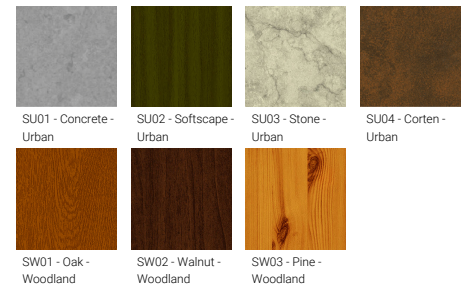

Special finishes upon request