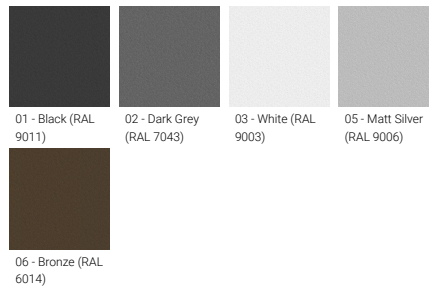

Product colour