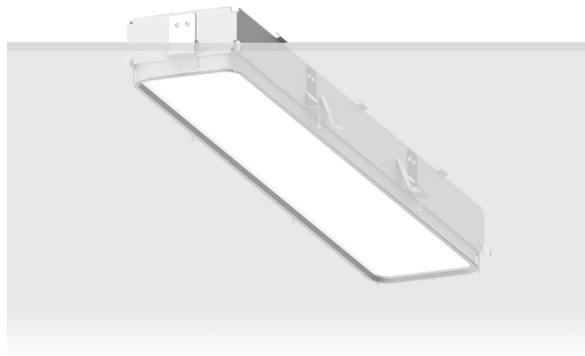

**PITTSFIELD 1 (PIT-80025)**

**Product description**

Down - 1400 mm - RGBW DMX

microPrim™

**Luminaire Structure**

- Extruded aluminium bended profile with powder coating
- Passive thermal management
- Stainless steel fasteners in grade 304 with zinc flake coating (ZFC)
- PMMA diffuser with Opal (UGR <19) and micro prismatic (UGR <13) options for better glare control

- Integral control gear
- Stainless steel brackets and screws for mounting
- Down light distribution only
- Wireless control available through Bluetooth connection

- Daylight and occupancy sensor options
- Emergency module (1 or 3 hours) is available upon request with 3 options (BASIC, SELF-TEST, PRO-DALI)