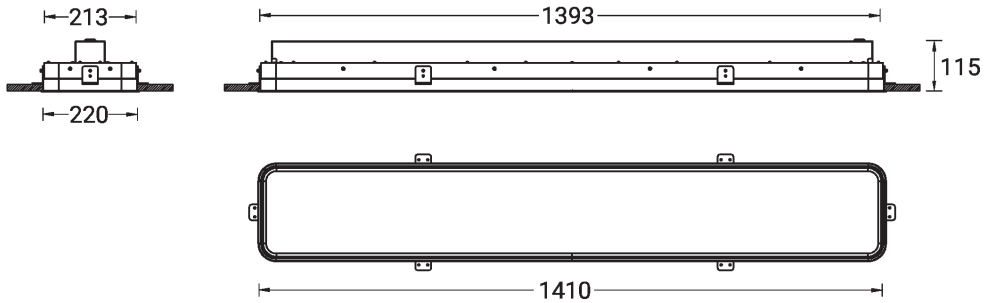

PITTSFIELD 1 (PIT-80025)

Technical information

Material	Aluminium	Driver option	Integral control gear	Dimming type	DMX, DMX/RDM	
Light source	2304 LED	Driver	Constant current (CC)	Product colours	Black, White, Matt Silver, Concrete - Urban, Softscape - Urban, Stone - Urban, Corten - Urban, Oak - Woodland, Walnut - Woodland, Pine - Woodland	
Power	72 W	Input voltage	220-240 V 50/60 Hz		Weight	6.5 kg
Lumen	2178 lm	Optic	O, P	Operating temperature	-20 °C to 40 °C	
Efficacy	30 lm/W	CCT / CRI	RGBW40	Variants (DMX)	Compatible with EN/ IEC 60598-2-22: Suitable for emergency installations as central supply, non-maintained (Z0)	

PIT-80025