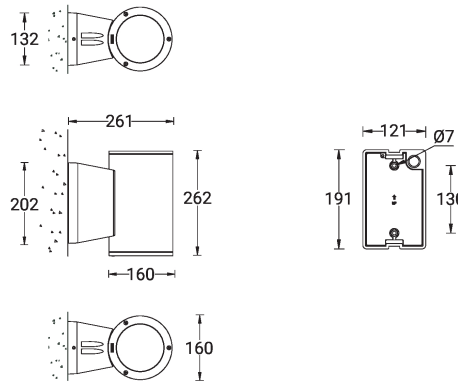

JET 37 (JE-30381) (Version 2)

Technical information

Material	Aluminium
Light source	1 & 1 COB
Power	70 W
Lumen	6672 - 8188 lm
Efficacy	95 - 117 lm/W
Driver option	Integral control gear
Driver	Constant current (CC)
Input voltage	220-240 V 50/60 Hz
Optic	N, M, W, VW

Optic value	16°, 26°, 42°, 59°
Optic (2nd)	N, M, W, VW
Optic (2nd) value	16°, 26°, 42°, 59°
CCT / CRI	2700K CRI80, 3000K CRI80, 4000K CRI80
Bug	B3-U5-G0
ULR	47%, 48%, 49%, 50%, 51%, 52%
ULOR	47%, 48%, 49%, 50%, 51%, 52%
Dimming type	On/Off, 1-10V, DALI
Product colours	Black, Dark Grey, White, Matt Silver, Bronze, Concrete - Urban, Softscape - Urban, Stone - Urban, Corten - Urban, Oak - Woodland, Walnut - Woodland, Pine - Woodland

Weight	5.0 kg
Operating temperature	-20 °C to 50 °C
Through wiring	Single cable entry
Lens / Reflector / Optic	High-efficiency optical reflector, Clear toughened glass
MacAdam Ellipse	3 SDCM
Lifetime L90B10 (hours)	> 50,700
Lifetime L80B10 (hours)	> 63,500
Lifetime L80B50 (hours)	> 63,500
Variants (1-10V, DALI)	Compatible with EN/ IEC 60598-2-22: Suitable for emergency installations as central supply, non-maintained (Z0)

JE-30381