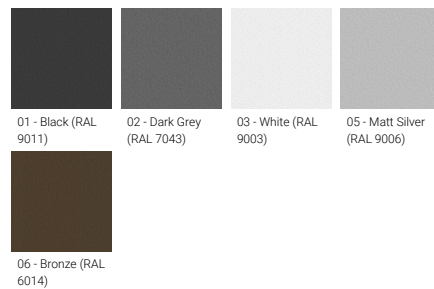

Product colour