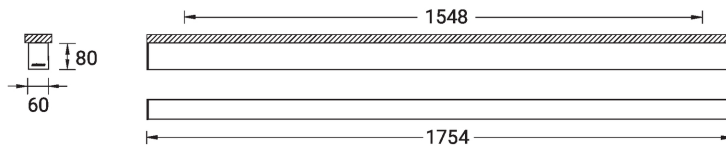

NYBRO 6 (NYB-80645)

Technical information

Material	Aluminium	Input voltage	220-240 V 50/60 Hz	MacAdam Ellipse	3 SDCM
Light source	216 LED	Optic	O, P	Lifetime L90B10 (hours)	> 23,000
Power	55 W	CCT / CRI	TW (2700K - 6500K)	Lifetime L80B10 (hours)	> 45,000
Lumen	4480 lm	Dimming type	DALI	Lifetime L80B50 (hours)	> 50,000
Efficacy	71 lm/W	Product colours	Black, White, Matt Silver, Concrete - Urban, Softscape - Urban, Stone - Urban, Corten - Urban, Oak - Woodland, Walnut - Woodland, Pine - Woodland	Variants (DALI)	Compatible with EN/ IEC 60598-2-22: Suitable for emergency installations as central supply, non- maintained (Z0)
Driver option	Integral control gear				
Driver	Constant current (CC)				
		Weight	5.6 kg		
		Operating temperature	-20 °C to 40 °C		

NYB-80645