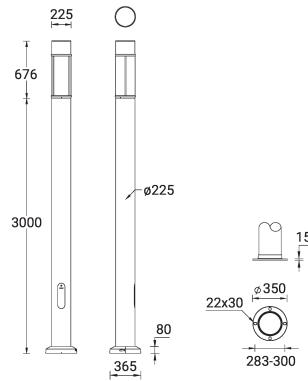

ARIZONA 2 (AR-20974-LC)

Technical information

Material	Aluminium
Light source	16 LED
Power	35 W
Lumen	3156 - 3697 lm
Efficacy	90 - 106 lm/W
Driver option	Integral control gear
Driver	Constant current (CC)
Input voltage	220-240 V 50/60 Hz
Optic	T2, T3, T4, ME

Optic value	142°x 52°, 137°x 65°, 93°x 64°, 135°x 60°
CCT / CRI	2700K CRI80, 3000K CRI80, 4000K CRI80
Bug	B1-U2-G1
ULR	1%, 4%
ULOR	1%, 4%
CIE flux code n°3	97, 98
Dimming type	DALI
Product colours	Black, Dark Grey, White, Matt Silver, Bronze, Concrete - Urban, Softscape - Urban, Stone - Urban, Corten - Urban, Oak - Woodland, Walnut - Woodland, Pine - Woodland
Weight	34.8 kg

Operating temperature	-20 °C to 40 °C
EPA (m2)	0.830
Cable	One IP68 connector supplied with 0.2 m of 3x1.0 sqmm outdoor cable
Through wiring	Single cable entry
Lens / Reflector / Optic	High-efficiency PMMA lens, Clear acrylic PMMA diffuser
MacAdam Ellipse	3 SDCM
Lifetime L90B10 (hours)	> 90,000
Lifetime L80B10 (hours)	> 90,000
Lifetime L80B50 (hours)	> 90,000

AR-20974