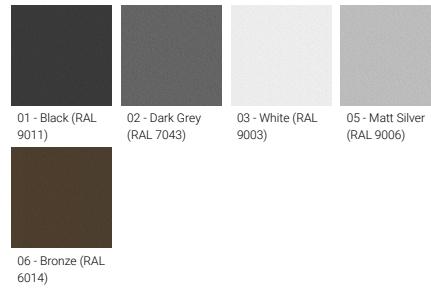

Product colour