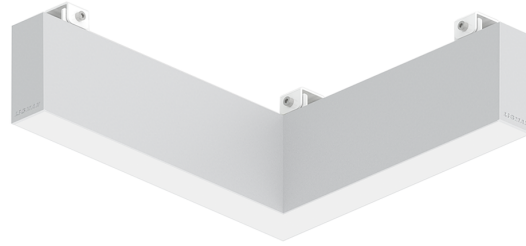

**NYBRO 12 (NYB-80781-SU)**

**Product description**

Down (Optic) & Up (Optic 2nd) - L90° - 40x95 mm - 336 mm

microPrim™

**Luminaire Structure**

- Die-cast aluminium end-caps and extruded aluminium profile with powder coating
- Passive thermal management
- Stainless steel fasteners in grade 304 with zinc flake coating (ZFC)
- PMMA diffuser with Opal (UGR <19) and micro prismatic (UGR <13) options for better glare control

- Integral control gear
- Stainless steel brackets and screws for mounting
- Up and down light distribution options
- Wireless control available through Bluetooth connection

- Daylight and occupancy sensor options

**Optic**

**Product colour**

01 - Black (RAL 9011)    03 - White (RAL 9003)    05 - Matt Silver (RAL 9006)

**Special finishes upon request**

SU01 - Concrete - Urban    SU02 - Softscape - Urban    SU03 - Stone - Urban    SU04 - Corten - Urban

SW01 - Oak - Woodland    SW02 - Walnut - Woodland    SW03 - Pine - Woodland

**NYBRO 12 (NYB-80781-SU)**

**Technical information**

<b>Material</b>	Aluminium
<b>Light source</b>	72 & 60 LED
<b>Power</b>	20 W
<b>Lumen</b>	1493 - 1650 lm
<b>Efficacy</b>	75 - 83 lm/W
<b>Driver option</b>	Integral control gear
<b>Driver</b>	Constant current (CC)
<b>Input voltage</b>	220-240 V 50/60 Hz