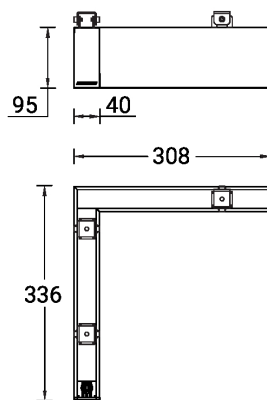

NYBRO 12 (NYB-80781-SU)

Technical information

Material	Aluminium
Light source	72 & 60 LED
Power	20 W
Lumen	1493 - 1650 lm
Efficacy	75 - 83 lm/W
Driver option	Integral control gear
Driver	Constant current (CC)
Input voltage	220-240 V 50/60 Hz

Optic	O, P
Optic value	Opal, Micro-prismatic
Optic (2nd)	O
Optic (2nd) value	Opal
CCT / CRI	3000K CRI80, 4000K CRI80
Dimming type	On/Off, DALI
Product colours	Black, White, Matt Silver, Concrete - Urban, Softscape - Urban, Stone - Urban, Corten - Urban, Oak - Woodland, Walnut - Woodland, Pine - Woodland
Weight	2.6 kg

Operating temperature	-20 °C to 40 °C
MacAdam Ellipse	3 SDCM
Lifetime L90B10 (hours)	> 23,000
Lifetime L80B10 (hours)	> 45,000
Lifetime L80B50 (hours)	> 50,000
Variants (On/Off, DALI)	Compatible with EN/ IEC 60598-2-22: Suitable for emergency installations as central supply, non- maintained (Z0)

NYB-80781-SU