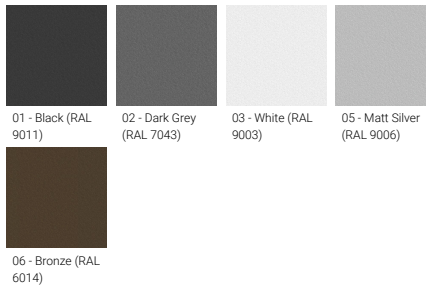

VANCOUVER 52 (VA-20241-LC)

Product description

240x240 mm - 3700 mm - Decorative pattern type 1 - LIGHTCONNECT™

Luminaire Structure

- Die-cast aluminium housing
- Extruded aluminium column
- Pre-treated before powder coating ensuring high corrosion resistance
- Single cable entry
- One IP68 connector supplied with 0.3 m of 3x1.0 sqmm outdoor cable
- Stainless steel fasteners in grade 304 with zinc flake coating (ZFC)
- Durable silicone rubber gasket
- High-efficiency optical reflector
- Clear toughened glass
- Integral control gear
- Maximum wind load resistance is 160 km/h
- Surge protection 10kV
- VANCOUVER luminaires with projectors on top and colder than 3000K CCT do not meet the IDA certification requirements

Optic

G

Product colour

Special finishes upon request

VANCOUVER 52 (VA-20241-LC)

Technical information

Material	Aluminium
Light source	1 COB
Power	40 W
Lumen	2586 - 2781 lm
Efficacy	65 - 70 lm/W
Driver option	Integral control gear
Driver	Constant current (CC)
Input voltage	220-240 V 50/60 Hz

Optic	G
Optic value	134°
CCT / CRI	3000K CRI80, 4000K CRI80
Dimming type	On/Off, 1-10V, DALI
Product colours	Black, Dark Grey, White, Matt Silver, Bronze, Concrete - Urban, Softscape - Urban, Stone - Urban, Corten - Urban, Oak - Woodland, Walnut - Woodland, Pine - Woodland
Weight	55.0 kg
Operating temperature	-20 °C to 40 °C
EPA (m2)	0.888