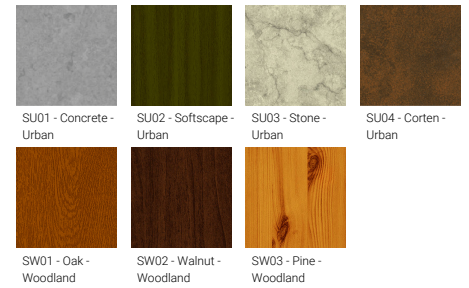

VANCOUVER 52 (VA-20241-LC)

Product description

240x240 mm - 3700 mm - Decorative pattern type 1 - LIGHTCONNECT™

Luminaire Structure

- Die-cast aluminium housing
- Extruded aluminium column
- Pre-treated before powder coating ensuring high corrosion resistance
- Single cable entry
- One IP68 connector supplied with 0.3 m of 3x1.0 sqmm outdoor cable
- Stainless steel fasteners in grade 304 with zinc flake coating (ZFC)
- Durable silicone rubber gasket
- High-efficiency optical reflector
- Clear toughened glass
- Integral control gear
- Maximum wind load resistance is 160 km/h
- Surge protection 10kV
- VANCOUVER luminaires with projectors on top and colder than 3000K CCT do not meet the IDA certification requirements

Optic

G

Product colour

Special finishes upon request

VANCOUVER 52 (VA-20241-LC)

Technical information

Material	Aluminium
Light source	1 COB
Power	40 W
Lumen	2586 - 2781 lm
Efficacy	65 - 70 lm/W
Driver option	Integral control gear
Driver	Constant current (CC)
Input voltage	220-240 V 50/60 Hz

Optic	G
Optic value	134°
CCT / CRI	3000K CRI80, 4000K CRI80
Dimming type	On/Off, 1-10V, DALI
Product colours	Black, Dark Grey, White, Matt Silver, Bronze, Concrete - Urban, Softscape - Urban, Stone - Urban, Corten - Urban, Oak - Woodland, Walnut - Woodland, Pine - Woodland
Weight	55.0 kg
Operating temperature	-20 °C to 40 °C
EPA (m2)	0.888