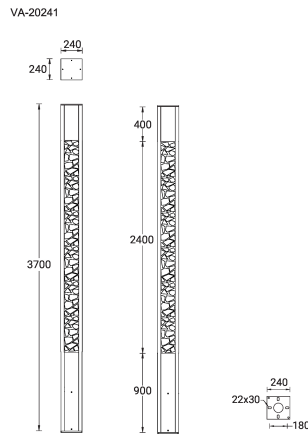

VANCOUVER 52 (VA-20241-LC)

Product description

240x240 mm - 3700 mm - Decorative pattern type 1 - LIGHTCONNECT™

Luminaire Structure

- Die-cast aluminium housing
- Extruded aluminium column
- Pre-treated before powder coating ensuring high corrosion resistance
- Single cable entry
- One IP68 connector supplied with 0.3 m of 3x1.0 sqmm outdoor cable
- Stainless steel fasteners in grade 304 with zinc flake coating (ZFC)
- Durable silicone rubber gasket
- High-efficiency optical reflector
- Clear toughened glass
- Integral control gear
- Maximum wind load resistance is 160 km/h
- Surge protection 10kV
- VANCOUVER luminaires with projectors on top and colder than 3000K CCT do not meet the IDA certification requirements

Optic

G

Product colour

Special finishes upon request

VANCOUVER 52 (VA-20241-LC)

Technical information

Material	Aluminium
Light source	1 COB
Power	40 W
Lumen	2586 - 2781 lm
Efficacy	65 - 70 lm/W
Driver option	Integral control gear
Driver	Constant current (CC)
Input voltage	220-240 V 50/60 Hz

Optic	G
Optic value	134°
CCT / CRI	3000K CRI80, 4000K CRI80
Dimming type	On/Off, 1-10V, DALI
Product colours	Black, Dark Grey, White, Matt Silver, Bronze, Concrete - Urban, Softscape - Urban, Stone - Urban, Corten - Urban, Oak - Woodland, Walnut - Woodland, Pine - Woodland
Weight	55.0 kg
Operating temperature	-20 °C to 40 °C
EPA (m2)	0.888

Cable	One IP68 connector supplied with 0.3 m of 3x1.0 sqmm outdoor cable
Through wiring	Single cable entry
Lens / Reflector / Optic	High-efficiency optical reflector, Clear toughened glass
MacAdam Ellipse	3 SDCM
Lifetime L90B10 (hours)	> 50,700
Lifetime L80B10 (hours)	> 63,500
Lifetime L80B50 (hours)	> 63,500
Variants (1-10V, DALI)	Compatible with EN/ IEC 60598-2-22: Suitable for emergency installations as central supply, non-maintained (Z0)