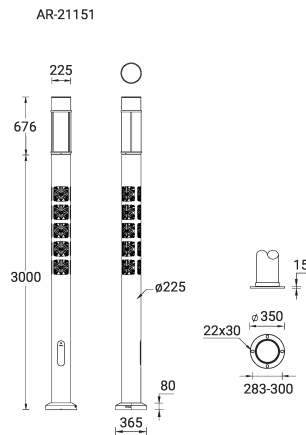

ARIZONA 8 (AR-21151)

Product description

Ø225 mm - Supplied with specific 3.675 m cylindrical, straight aluminium lighting poles with illuminated decorative graphic: APG130225-001-8030, APG130225-001-8040 (45W - On/Off) - IP65 - IK07

microPrim™

Luminaire Structure

- Die-cast aluminium housing
- Extruded aluminium column
- Pre-treated before powder coating ensuring high corrosion resistance
- Single cable entry
- One IP68 connector supplied with 0.2 m of 3x1.0 sqmm outdoor cable
- Stainless steel fasteners in grade 304 with zinc flake coating (ZFC)
- Durable silicone rubber gasket
- High-efficiency optical reflector
- High-efficiency PMMA lens
- Integral control gear
- Maximum wind load resistance is 140 km/h
- Surge protection 10kV
- For ARIZONA 8, the luminaire and the lighting pole with illuminated decorative graphic are controlled separately. Upon request, they can be controlled together by the same protocol, either DMX or DALI.

Optic

G

Product colour

Special finishes upon request

ARIZONA 8 (AR-21151)

Technical information

Material	Aluminium
Light source	1 COB, 3 x 15 LED
Power	34 W
Lumen	2848 - 3123 lm
Efficacy	36 - 40 lm/W
Driver option	Integral control gear
Driver	Constant current (CC)
Input voltage	220-240 V 50/60 Hz
Optic	G
Optic value	60°x69°

Cable	One IP68 connector supplied with 0.2 m of 3x1.0 sqmm outdoor cable
Through wiring	Single cable entry
Lens / Reflector / Optic	High-efficiency optical reflector, High-efficiency PMMA lens
MacAdam Ellipse	3 SDCM
Lifetime L90B10 (hours)	> 50,700
Lifetime L80B10 (hours)	> 63,500
Lifetime L80B50 (hours)	> 63,500
Variants (1-10V, DALI)	Compatible with EN/ IEC 60598-2-22: Suitable for emergency installations as central supply, non-maintained (Z0)