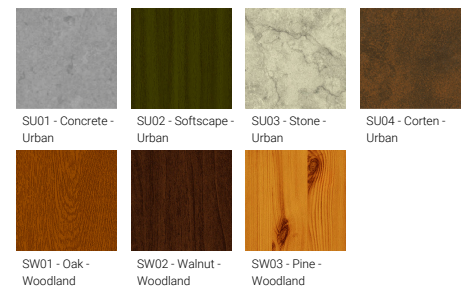

Optic

G

Product colour

Special finishes upon request

ARIZONA 8 (AR-21151)

Technical information

Material	Aluminium
Light source	1 COB, 3 x 15 LED
Power	34 W
Lumen	2848 - 3123 lm
Efficacy	36 - 40 lm/W
Driver option	Integral control gear
Driver	Constant current (CC)
Input voltage	220-240 V 50/60 Hz
Optic	G
Optic value	60°x69°

CCT / CRI	2700K CRI80, 3000K CRI80, 4000K CRI80
Bug	B2-U3-G1
ULR	3%
ULOR	3%
CIE flux code n°3	98
Dimming type	On/Off, 1-10V, DALI
Product colours	Black, Dark Grey, White, Matt Silver, Bronze, Concrete - Urban, Softscape - Urban, Stone - Urban, Corten - Urban, Oak - Woodland, Walnut - Woodland, Pine - Woodland
Weight	85.3 kg
Operating temperature	-20 °C to 40 °C
EPA (m2)	0.827