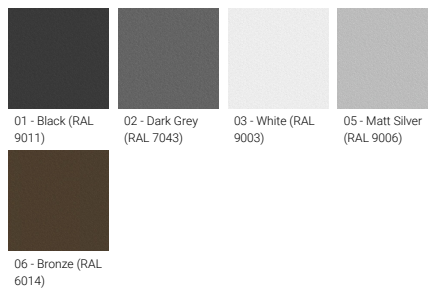

Optic

G

Product colour

Special finishes upon request

ARIZONA 8 (AR-21151)

Technical information

Material	Aluminium
Light source	1 COB, 3 x 15 LED
Power	34 W
Lumen	2848 - 3123 lm
Efficacy	36 - 40 lm/W
Driver option	Integral control gear
Driver	Constant current (CC)
Input voltage	220-240 V 50/60 Hz
Optic	G
Optic value	60°x69°

CCT / CRI	2700K CRI80, 3000K CRI80, 4000K CRI80
Bug	B2-U3-G1
ULR	3%
ULOR	3%
CIE flux code n°3	98
Dimming type	On/Off, 1-10V, DALI
Product colours	Black, Dark Grey, White, Matt Silver, Bronze, Concrete - Urban, Softscape - Urban, Stone - Urban, Corten - Urban, Oak - Woodland, Walnut - Woodland, Pine - Woodland
Weight	85.3 kg
Operating temperature	-20 °C to 40 °C
EPA (m2)	0.827