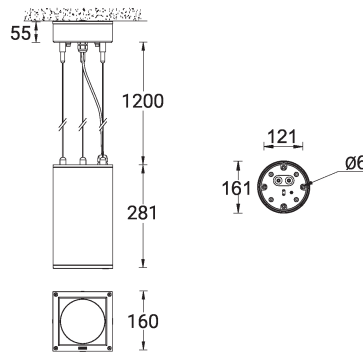

JET 46 (JE-95121)

Technical information

Material	Aluminium
Light source	1 COB
Power	35 W
Lumen	3289 - 4094 lm
Efficacy	94 - 117 lm/W
Driver option	Integral control gear
Driver	Constant current (CC)
Input voltage	220-240 V 50/60 Hz
Optic	N, M, W, VW

Optic value	18°, 24°, 41°, 73°
CCT / CRI	2700K CRI80, 3000K CRI80, 4000K CRI80
Bug	B2-U0-G0, B3-U0-G0
ULR	<1%
ULOR	<1%
CIE flux code n°3	100
Dimming type	On/Off, 1-10V, DALI
Product colours	Black, Dark Grey, White, Matt Silver, Bronze, Concrete - Urban, Softscape - Urban, Stone - Urban, Corten - Urban, Oak - Woodland, Walnut - Woodland, Pine - Woodland
Weight	4.6 kg

Operating temperature	-20 °C to 50 °C
EPA (m2)	0.022
Through wiring	Two cable entries for through wiring
Lens / Reflector / Optic	Clear toughened glass
MacAdam Ellipse	3 SDCM
Lifetime L90B10 (hours)	> 50,700
Lifetime L80B10 (hours)	> 63,500
Lifetime L80B50 (hours)	> 63,500
Variants (1-10V, DALI)	Compatible with EN/ IEC 60598-2-22: Suitable for emergency installations as central supply, non-maintained (Z0)

JE-95121