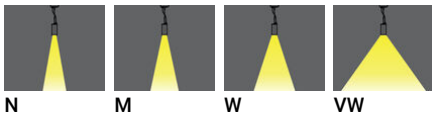

JET 46 (JE-95121)

Product description

160x160 mm - 281 mm - Square

microPrim™

Luminaire Structure

- Die-cast aluminium housing
- Pre-treated before powder coating ensuring high corrosion resistance
- Two cable entries for through wiring
- Stainless steel fasteners in grade 304 with zinc flake coating (ZFC)
- Durable silicone rubber gasket
- Clear toughened glass
- Integral control gear
- Stainless steel suspension kit in grade 304
- Suspension height is fully adjustable
- Optional surface mounting box for easy wiring or conduit connection when wiring from behind is not possible

Optic

N M W VW

Product colour

01 - Black (RAL 9011) 02 - Dark Grey (RAL 7043) 03 - White (RAL 9003) 05 - Matt Silver (RAL 9006)
06 - Bronze (RAL 6014)

Special finishes upon request

SU01 - Concrete - Urban SU02 - Softscape - Urban SU03 - Stone - Urban SU04 - Corten - Urban
SW01 - Oak - Woodland SW02 - Walnut - Woodland SW03 - Pine - Woodland

Optic value	18°, 24°, 41°, 73°
CCT / CRI	2700K CRI80, 3000K CRI80, 4000K CRI80
Bug	B2-U0-G0, B3-U0-G0
ULR	<1%
ULOR	<1%
CIE flux code n°3	100
Dimming type	On/Off, 1-10V, DALI
Product colours	Black, Dark Grey, White, Matt Silver, Bronze, Concrete - Urban, Softscape - Urban, Stone - Urban, Corten - Urban, Oak - Woodland, Walnut - Woodland, Pine - Woodland
Weight	4.6 kg