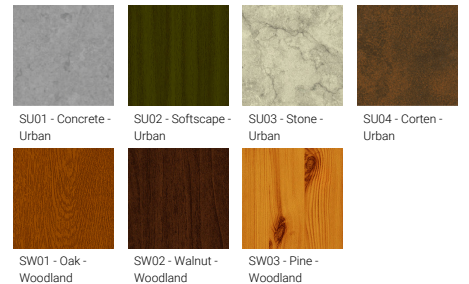

Optic

N M W VW

Product colour

01 - Black (RAL 9011) 02 - Dark Grey (RAL 7043) 03 - White (RAL 9003) 05 - Matt Silver (RAL 9006)
06 - Bronze (RAL 6014)

Special finishes upon request

SU01 - Concrete - Urban SU02 - Softscape - Urban SU03 - Stone - Urban SU04 - Corten - Urban
SW01 - Oak - Woodland SW02 - Walnut - Woodland SW03 - Pine - Woodland

Optic value	18°, 24°, 41°, 73°
CCT / CRI	2700K CRI80, 3000K CRI80, 4000K CRI80
Bug	B2-U0-G0, B3-U0-G0
ULR	<1%
ULOR	<1%
CIE flux code n°3	100
Dimming type	On/Off, 1-10V, DALI
Product colours	Black, Dark Grey, White, Matt Silver, Bronze, Concrete - Urban, Softscape - Urban, Stone - Urban, Corten - Urban, Oak - Woodland, Walnut - Woodland, Pine - Woodland
Weight	4.6 kg