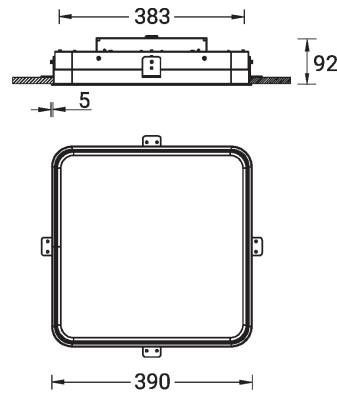

ARDEN 1 (ARD-80015)

Technical information

Material	Aluminium
Light source	1152 LED
Power	36 W
Lumen	1089 lm
Efficacy	30 lm/W
Driver option	Integral control gear
Driver	Constant current (CC)

Input voltage	220-240 V 50/60 Hz
Optic	O, P
Optic value	108°, 93°
CCT / CRI	RGBW40
Dimming type	DMX, DMX/RDM
Product colours	Black, White, Matt Silver, Concrete - Urban, Softscape - Urban, Stone - Urban, Corten - Urban, Oak - Woodland, Walnut - Woodland, Pine - Woodland
Weight	3.4 kg

Operating temperature	-20 °C to 40 °C
Lens / Reflector / Optic	PMMA diffuser with Opal (UGR <19) and micro prismatic (UGR <13) options for better glare control
MacAdam Ellipse	3 SDCM
Lifetime L90B10 (hours)	> 23,000
Lifetime L80B10 (hours)	> 45,000
Lifetime L80B50 (hours)	> 50,000
Variants (DMX/RDM)	Compatible with EN/ IEC 60598-2-22: Suitable for emergency installations as central supply, non-maintained (Z0)

ARD-80015