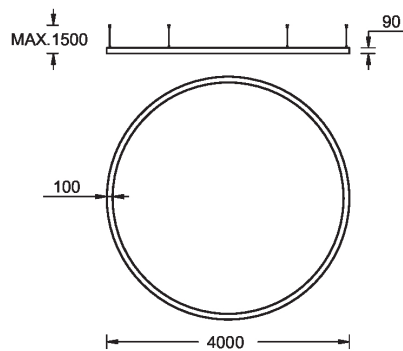

GAVLE 6 (GAV-90264)

Technical information

Material	Aluminium
Light source	10752 LED
Power	373 W
Lumen	14446 lm
Efficacy	39 lm/W
Driver option	Integral control gear

Driver	Constant current (CC)
Input voltage	220-240 V 50/60 Hz
Optic	0
Optic value	102°
CCT / CRI	RGBW30, RGBW40
Dimming type	DMX, DMX/RDM

Product colours	Black, White, Matt Silver, Concrete - Urban, Softscape - Urban, Stone - Urban, Corten - Urban, Oak - Woodland, Walnut - Woodland, Pine - Woodland
Weight	43.7 kg
Operating temperature	-20 °C to 40 °C
Variants (DMX/RDM)	Compatible with EN/ IEC 60598-2-22: Suitable for emergency installations as central supply, non-maintained (Z0)

GAV-90264